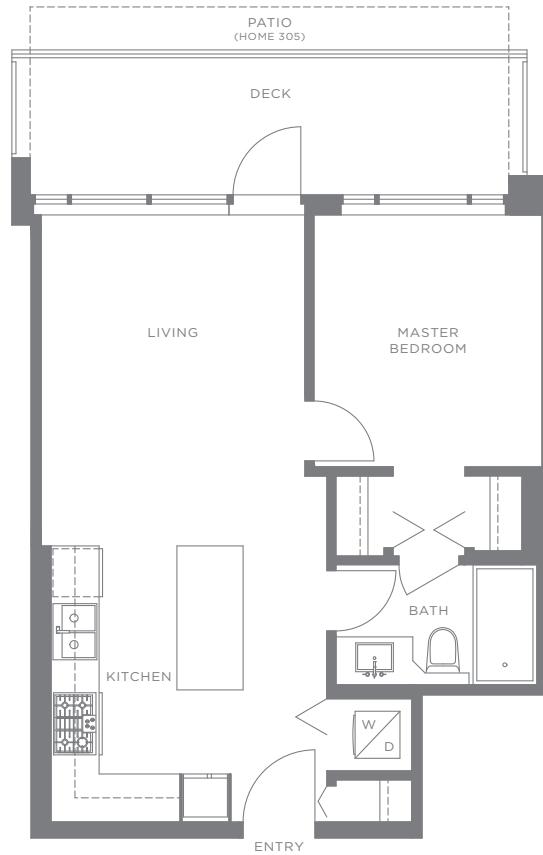

FULTON HOUSE

LEVELS 3 TO 12

PLAN A2

1 BEDROOM
544 SQ.FT. (APPROX.)

The developer reserves the right to make modifications or substitutions should they be necessary. Any measurements provided are approximate only.
The quality residences at Fulton House are built by Polygon Fulton House Ltd.