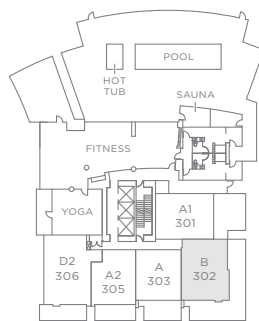

FULTON HOUSE

LEVEL 3

LEVELS 4 TO 12

PLAN B

1 BEDROOM + FLEX
684 SQ.FT. (APPROX.)

The developer reserves the right to make modifications or substitutions should they be necessary. Any measurements provided are approximate only.
The quality residences at Fulton House are built by Polygon Fulton House Ltd.