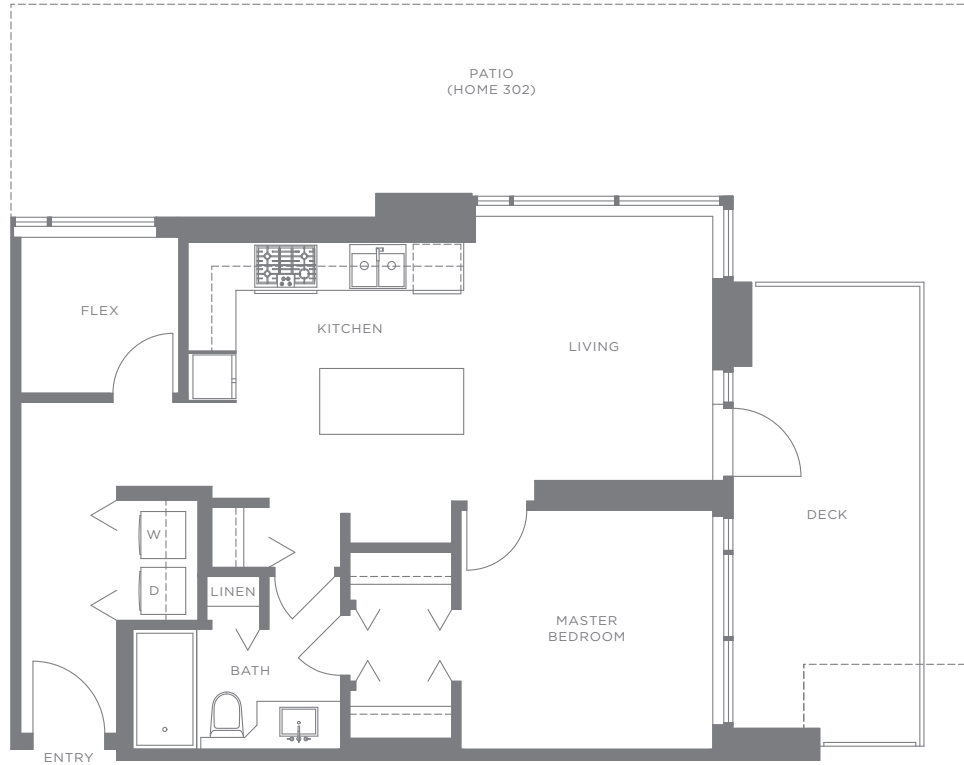

FULTON HOUSE

LEVEL 3

LEVELS 4 TO 12

PLAN B

1 BEDROOM + FLEX
684 SQ.FT. (APPROX.)

The developer reserves the right to make modifications or substitutions should they be necessary. Any measurements provided are approximate only.
The quality residences at Fulton House are built by Polygon Fulton House Ltd.