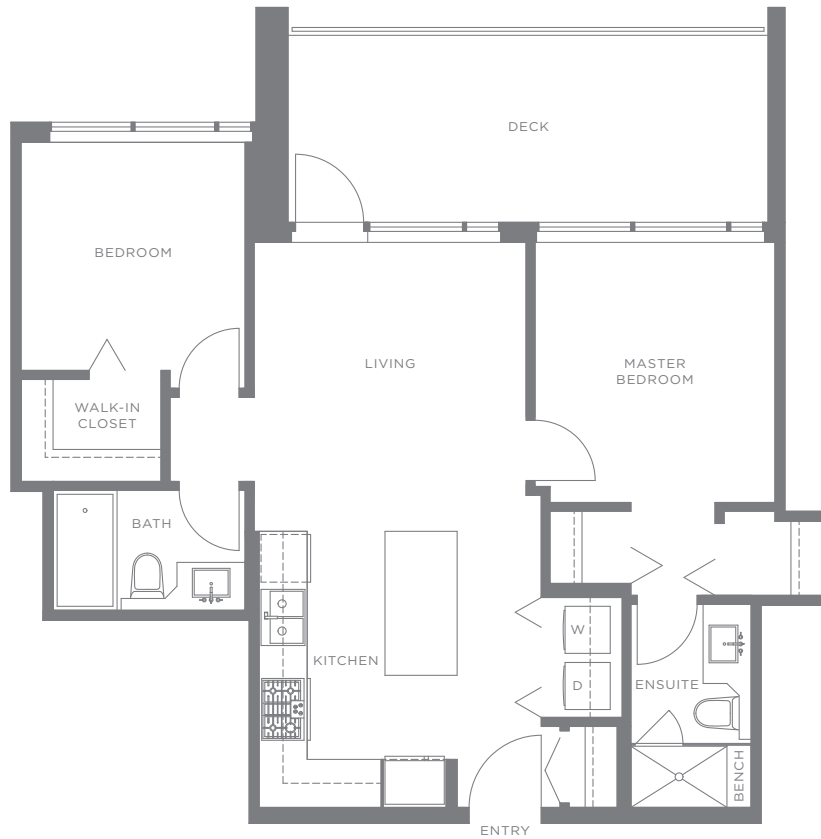

FULTON HOUSE

LEVELS 13 TO 40

PLAN C

2 BEDROOM
756 SQ.FT. (APPROX.)

The developer reserves the right to make modifications or substitutions should they be necessary. Any measurements provided are approximate only.
The quality residences at Fulton House are built by Polygon Fulton House Ltd.