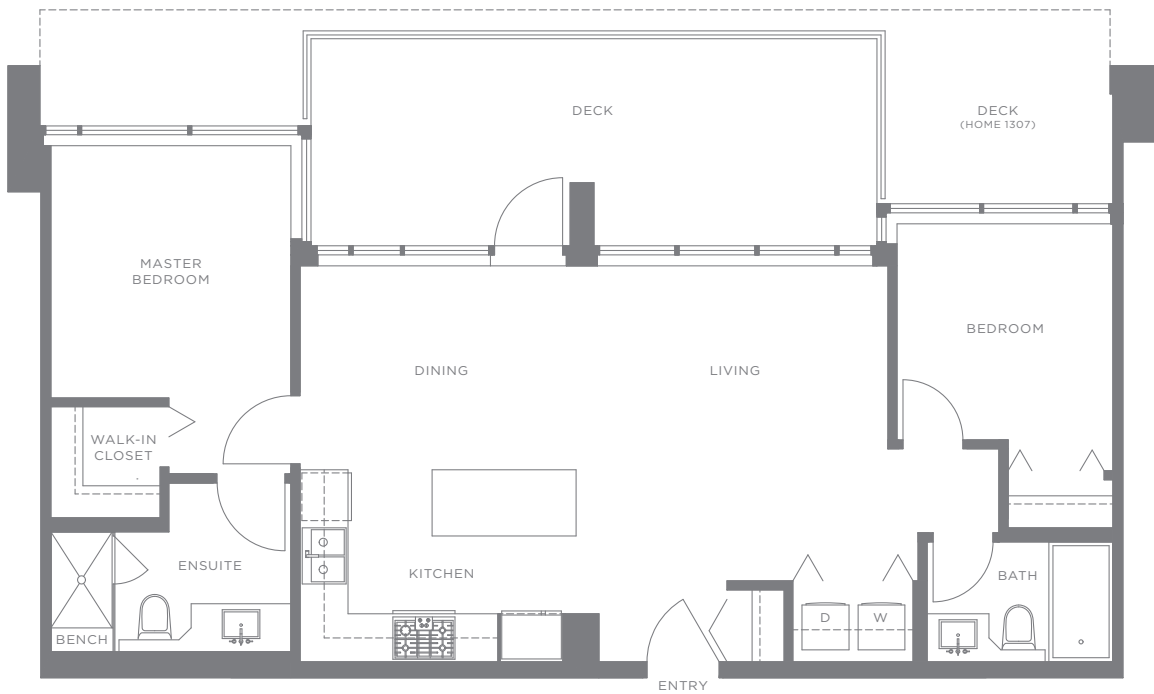

FULTON HOUSE

LEVEL 13

LEVELS 14 TO 40

PLAN C1

2 BEDROOM
865 SQ.FT. (APPROX.)

The developer reserves the right to make modifications or substitutions should they be necessary. Any measurements provided are approximate only.
The quality residences at Fulton House are built by Polygon Fulton House Ltd.