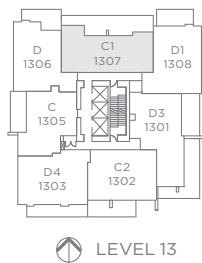

FULTON HOUSE

LEVEL 13

LEVELS 14 TO 40

PLAN C1

2 BEDROOM
865 SQ.FT. (APPROX.)

The developer reserves the right to make modifications or substitutions should they be necessary. Any measurements provided are approximate only.
The quality residences at Fulton House are built by Polygon Fulton House Ltd.