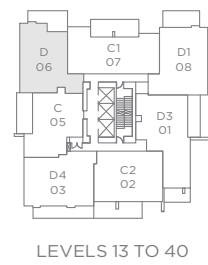

FULTON HOUSE

PLAN D

2 BEDROOM
799 SQ.FT. (APPROX.)

The developer reserves the right to make modifications or substitutions should they be necessary. Any measurements provided are approximate only.
The quality residences at Fulton House are built by Polygon Fulton House Ltd.