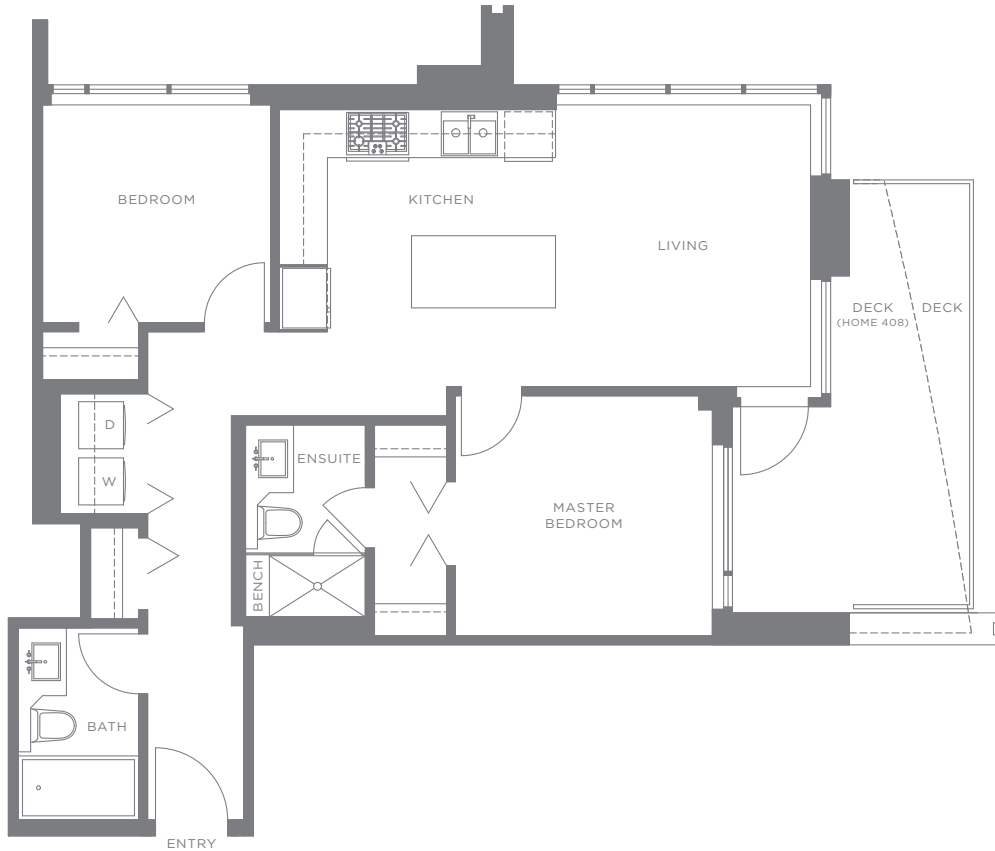

FULTON HOUSE

PLAN D

2 BEDROOM
799 SQ.FT. (APPROX.)

The developer reserves the right to make modifications or substitutions should they be necessary. Any measurements provided are approximate only.
The quality residences at Fulton House are built by Polygon Fulton House Ltd.