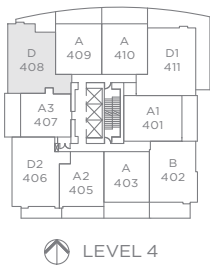

FULTON HOUSE

PLAN D

2 BEDROOM
799 SQ.FT. (APPROX.)

The developer reserves the right to make modifications or substitutions should they be necessary. Any measurements provided are approximate only.
The quality residences at Fulton House are built by Polygon Fulton House Ltd.