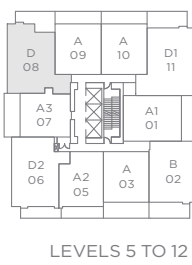

FULTON HOUSE

PLAN D

2 BEDROOM
799 SQ.FT. (APPROX.)

The developer reserves the right to make modifications or substitutions should they be necessary. Any measurements provided are approximate only.
The quality residences at Fulton House are built by Polygon Fulton House Ltd.