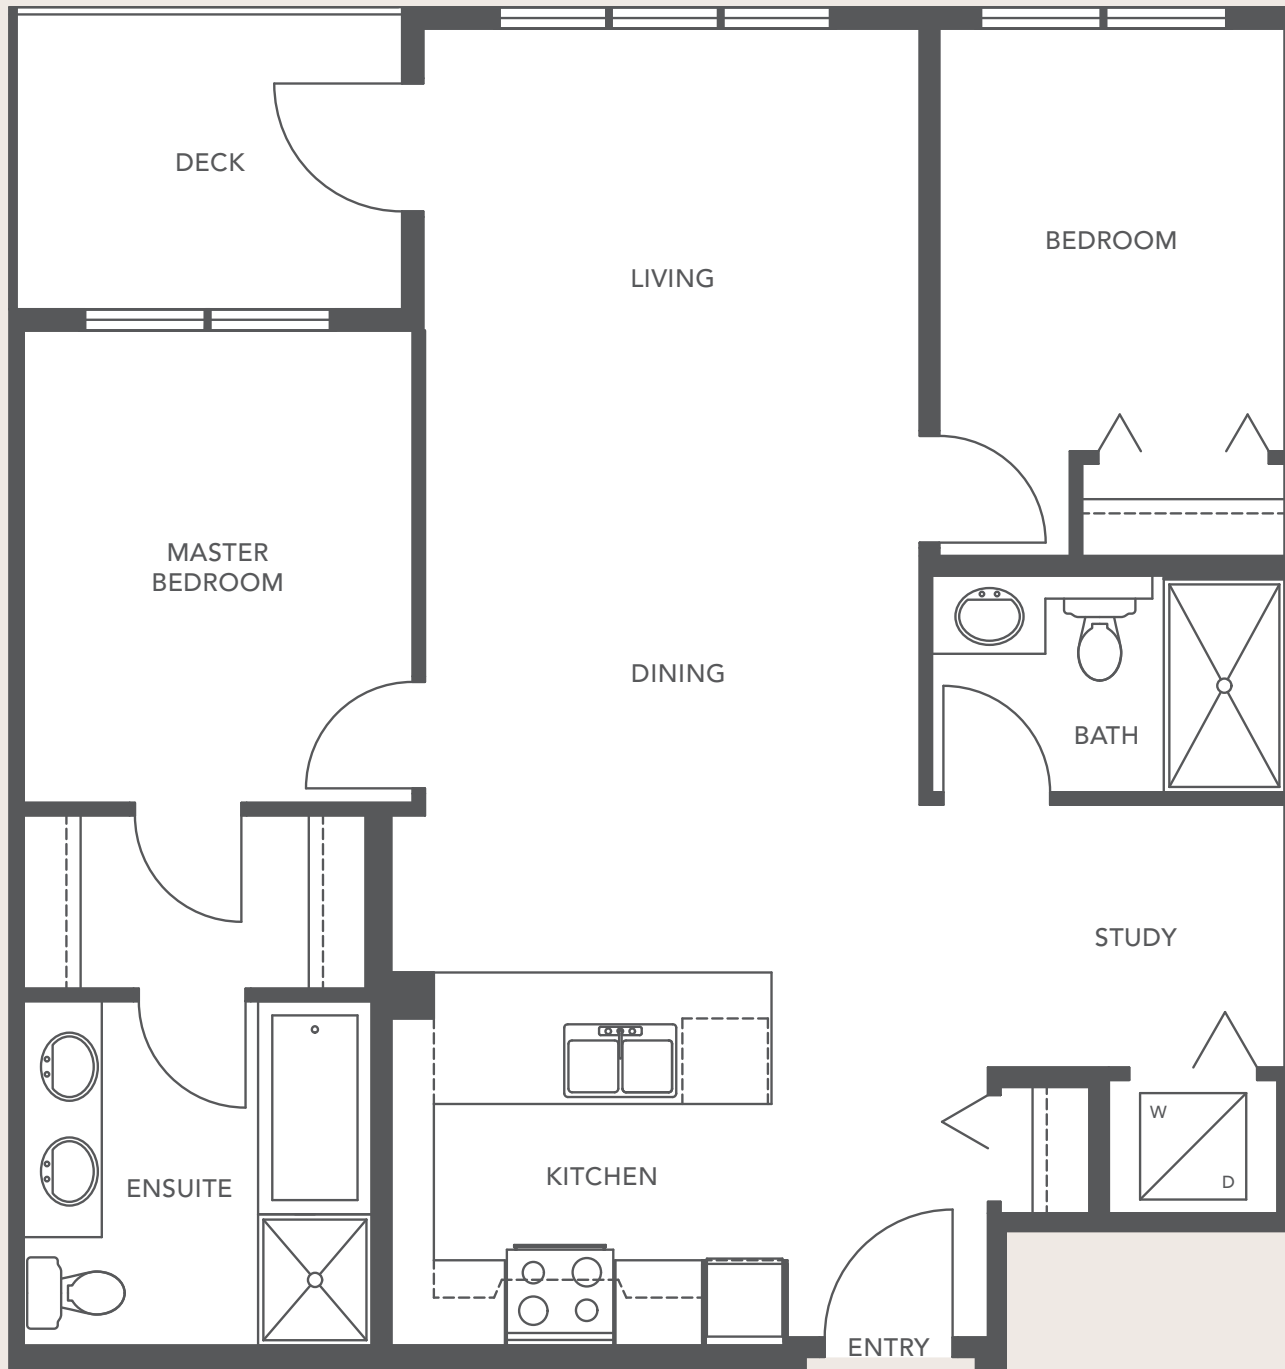

D

BELGRAVIA
2 BEDROOM 2 BATH & STUDY
APPROX. 861 SQ FT

ALEXANDRA
COURT

The developer reserves the right to make modifications or substitutions should they be necessary. Any measurements provided are approximate only. The quality residences at Alexandra Court are developed by Polygon Alexandra Court Homes Ltd.