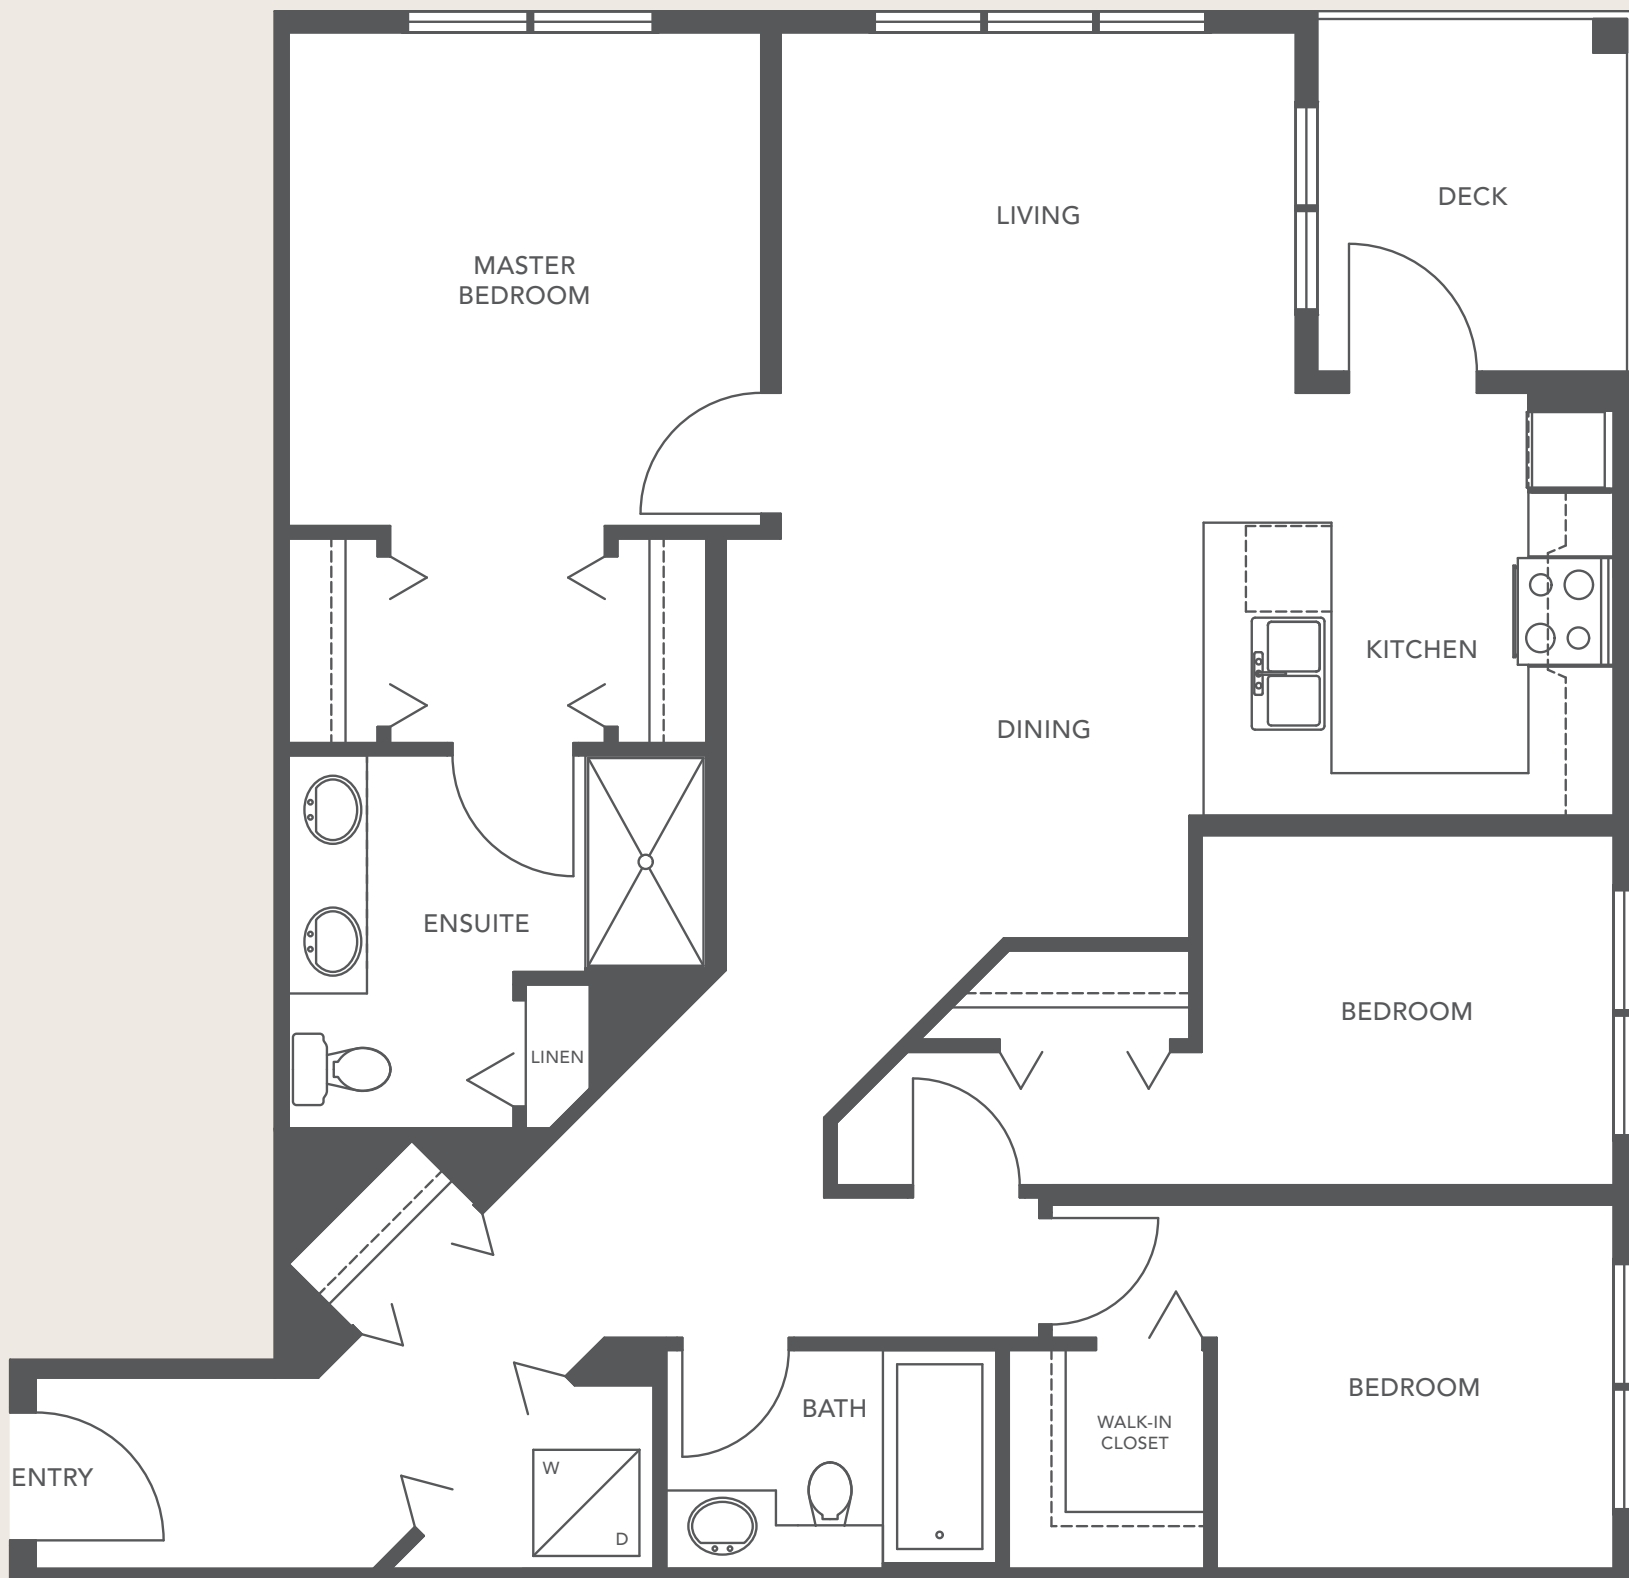

F1

BELGRAVIA
3 BEDROOM 2 BATH
APPROX. 1,125 SQ FT

ALEXANDRA
COURT

The developer reserves the right to make modifications or substitutions should they be necessary. Any measurements provided are approximate only. The quality residences at Alexandra Court are developed by Polygon Alexandra Court Homes Ltd.