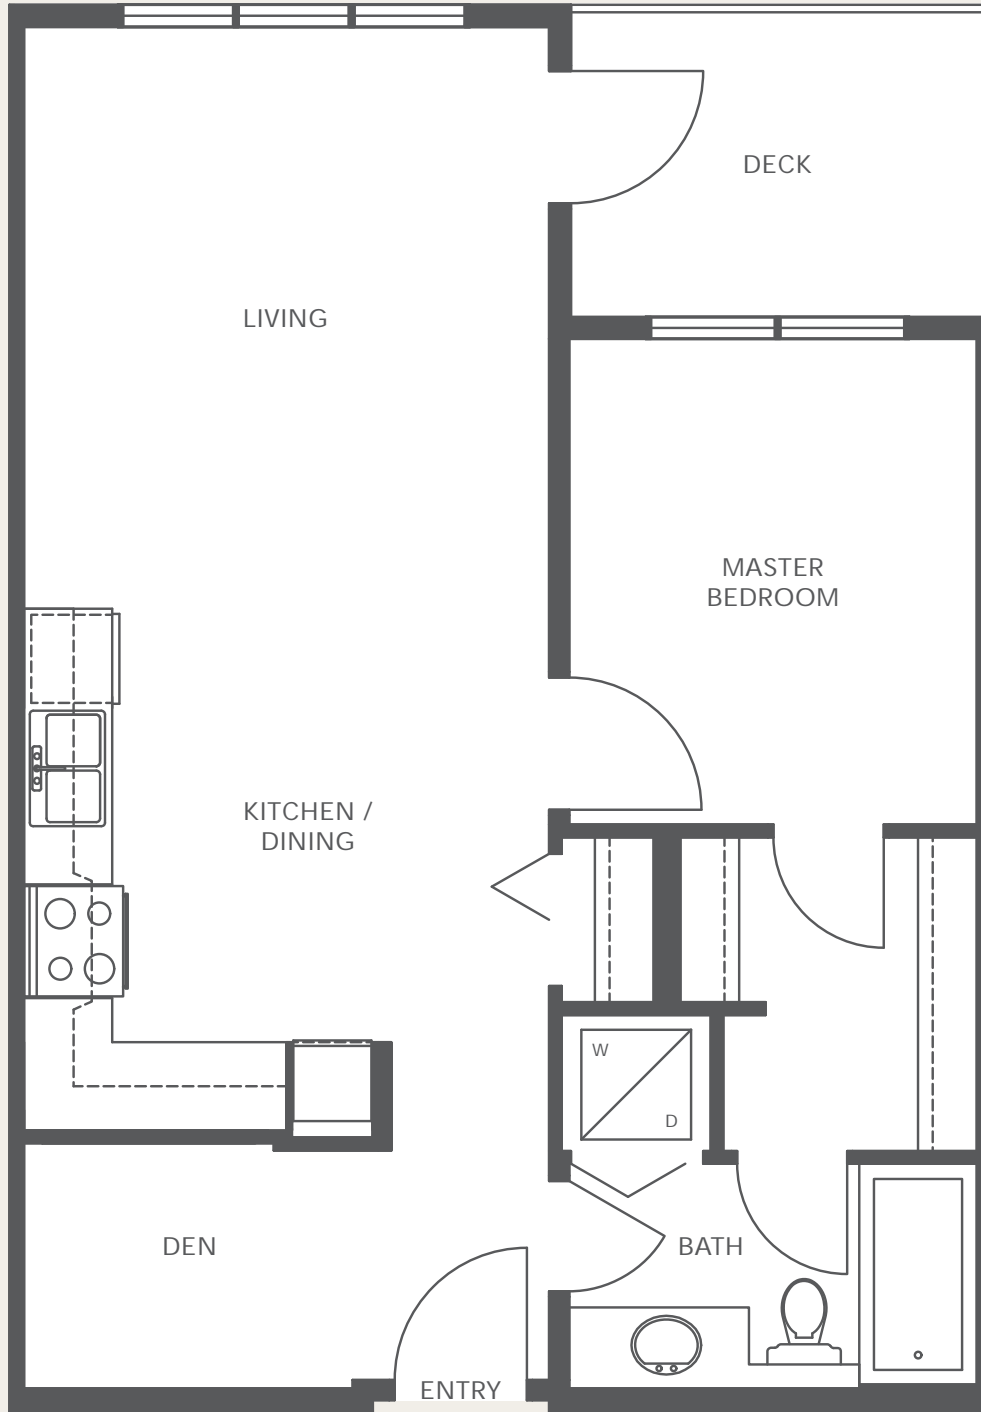

# A

1 BEDROOM & DEN  
1 BATH  
APPROX. 630 SQ FT

ALEXANDRA  
COURT

The builder reserves the right to make modifications or substitutions should they be necessary.  
The quality residences at Alexandra Court are built by Polygon Alexandra Court Homes Ltd.