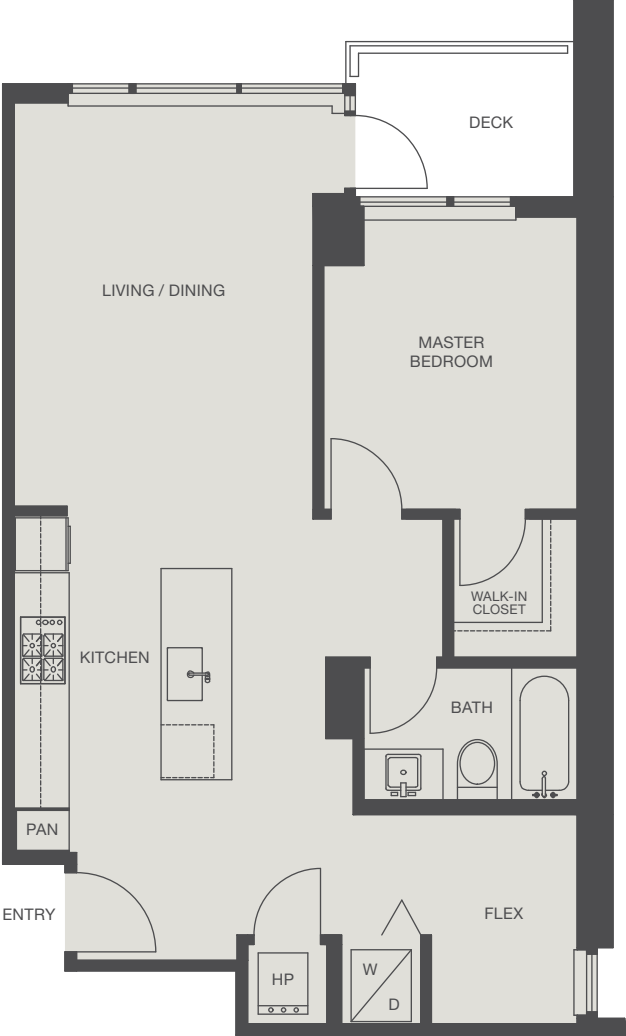

PLAN B2

1 BED + FLEX, 1 BATH

735 SQ. FT. (APPROX.)

AVANTI
EAST TOWER

The developer reserves the right to make modifications or substitutions should they be necessary. Any measurements provided are approximately only. The quality residences at Avanti are built by Polygon Avanti Homes Ltd.