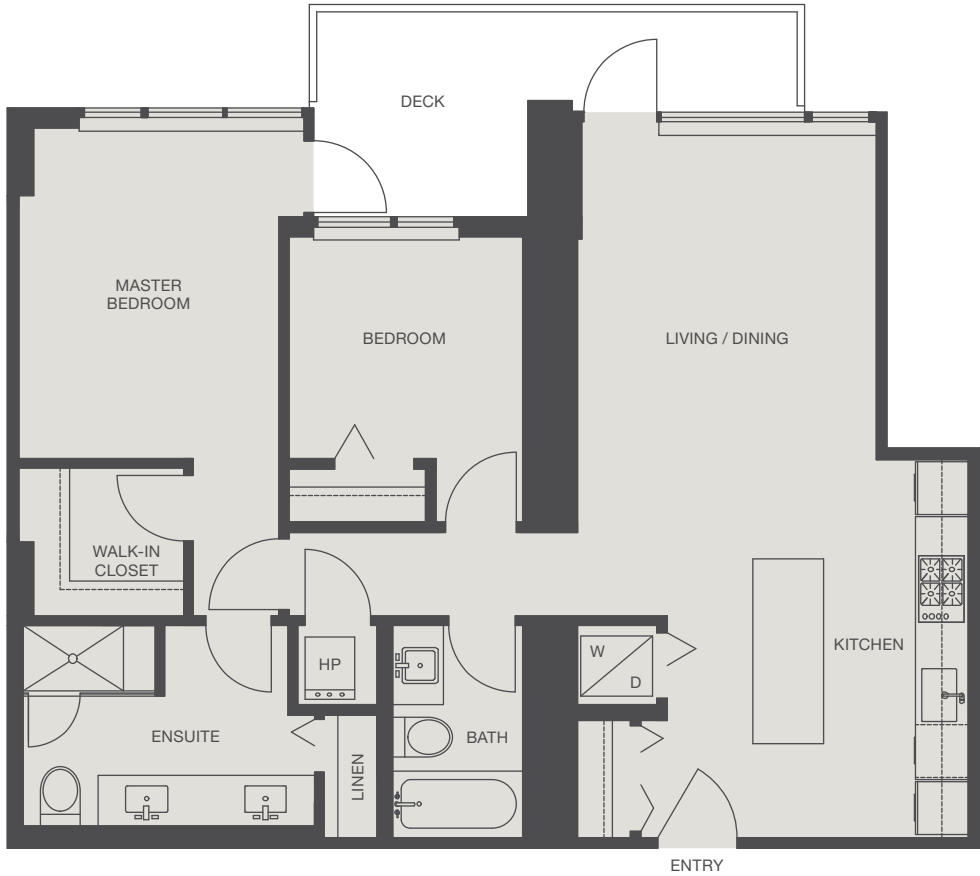

PLAN C1

2 BED, 2 BATH

931-933 SQ. FT. (APPROX.)

AVANTI
EAST TOWER

The developer reserves the right to make modifications or substitutions should they be necessary. Any measurements provided are approximately only. The quality residences at Avanti are built by Polygon Avanti Homes Ltd.