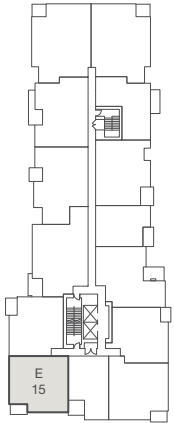

PLAN E

2 BED, 2 BATH

868-871 SQ. FT. (APPROX.)

AVANTI
EAST TOWER

The developer reserves the right to make modifications or substitutions should they be necessary. Any measurements provided are approximately only. The quality residences at Avanti are built by Polygon Avanti Homes Ltd.