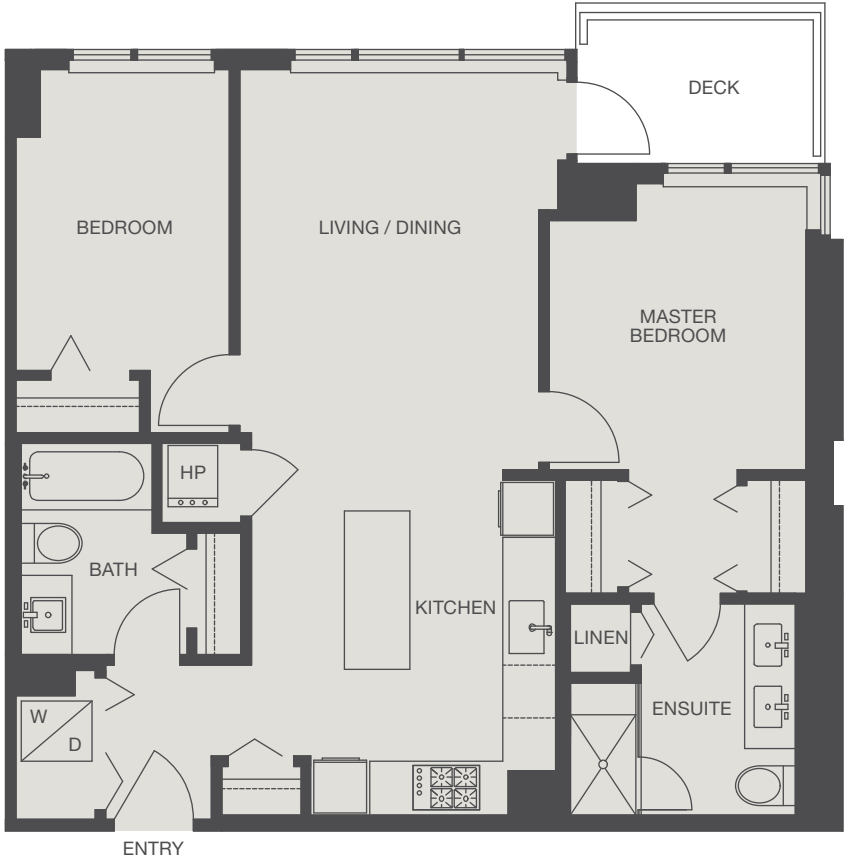

PLAN E

2 BED, 2 BATH

868-871 SQ. FT. (APPROX.)

AVANTI
EAST TOWER

The developer reserves the right to make modifications or substitutions should they be necessary. Any measurements provided are approximately only. The quality residences at Avanti are built by Polygon Avanti Homes Ltd.