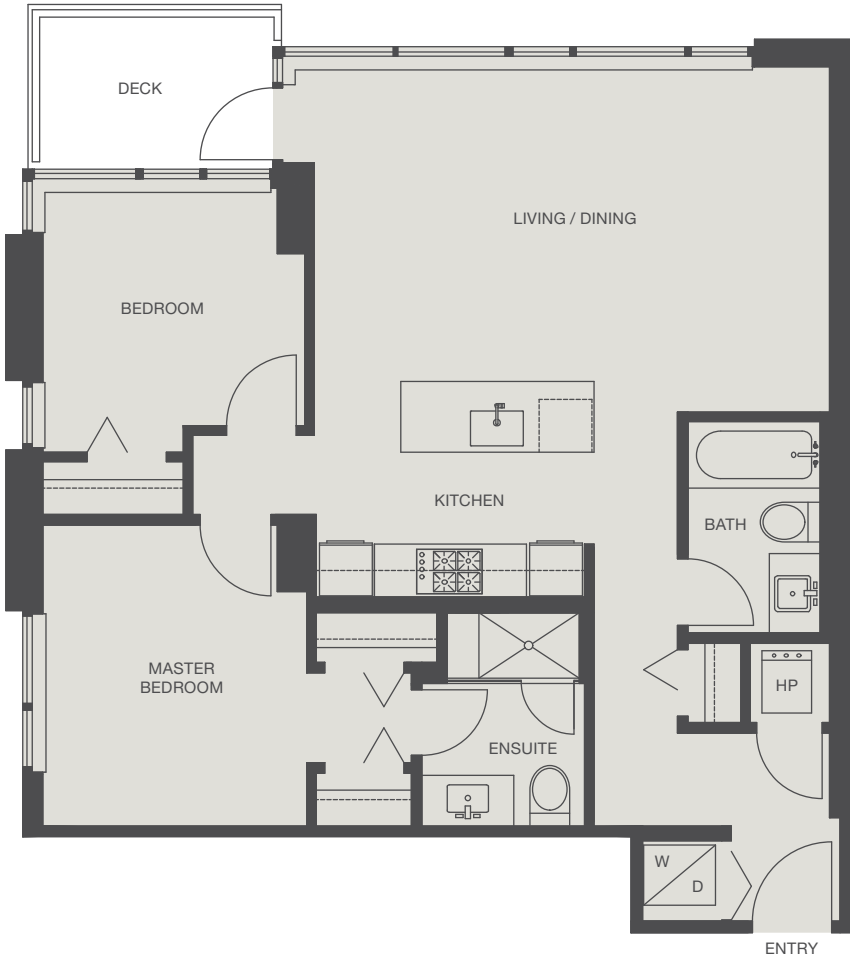

PLAN G  
2 BED, 2 BATH  
905 SQ. FT. (APPROX.)

AVANTI  
EAST TOWER

The developer reserves the right to make modifications or substitutions should they be necessary.  
Any measurements provided are approximately only. The quality residences at Avanti are built by Polygon Avanti Homes Ltd.