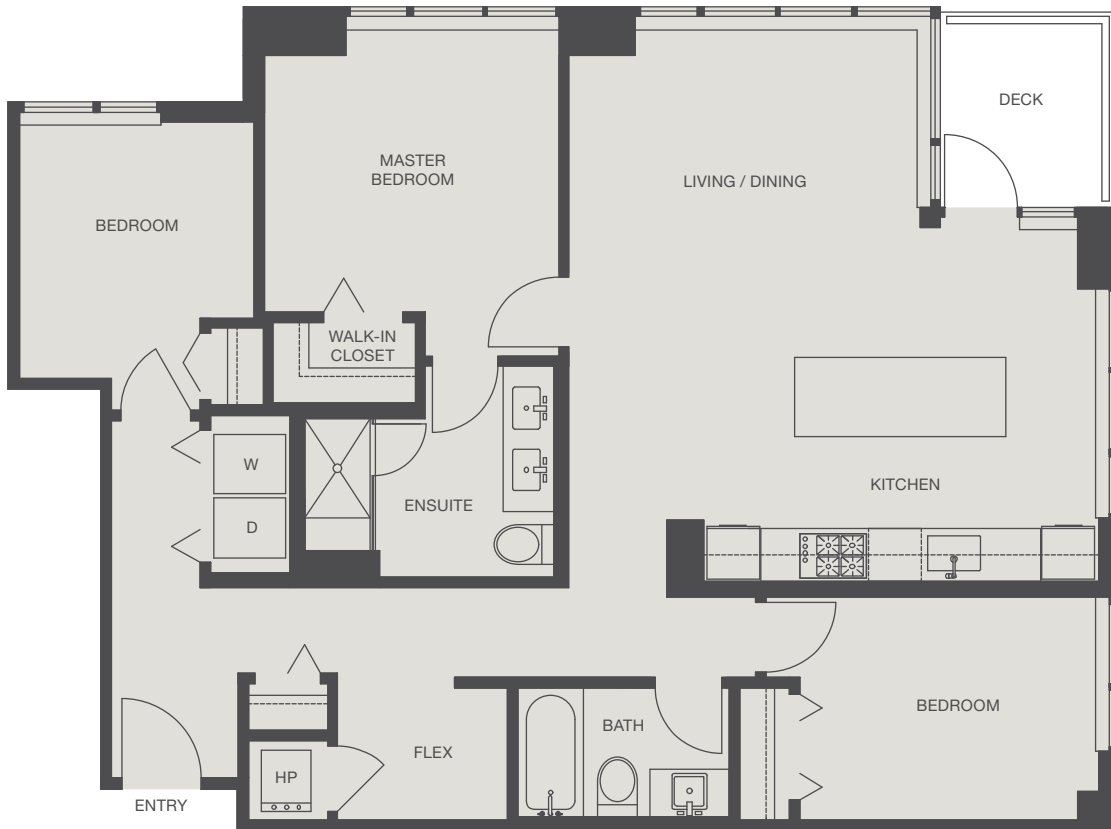

PLAN H1

3 BED + FLEX, 2 BATH

1133-1143 SQ. FT. (APPROX.)

LEVELS 6-15

AVANTI
EAST TOWER

The developer reserves the right to make modifications or substitutions should they be necessary.
Any measurements provided are approximately only. The quality residences at Avanti are built by Polygon Avanti Homes Ltd.