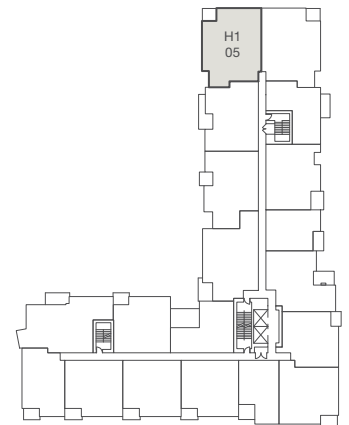

PLAN H1

3 BED + FLEX, 2 BATH

1133-1143 SQ. FT. (APPROX.)

LEVELS 6-15

AVANTI
EAST TOWER

The developer reserves the right to make modifications or substitutions should they be necessary.
Any measurements provided are approximately only. The quality residences at Avanti are built by Polygon Avanti Homes Ltd.