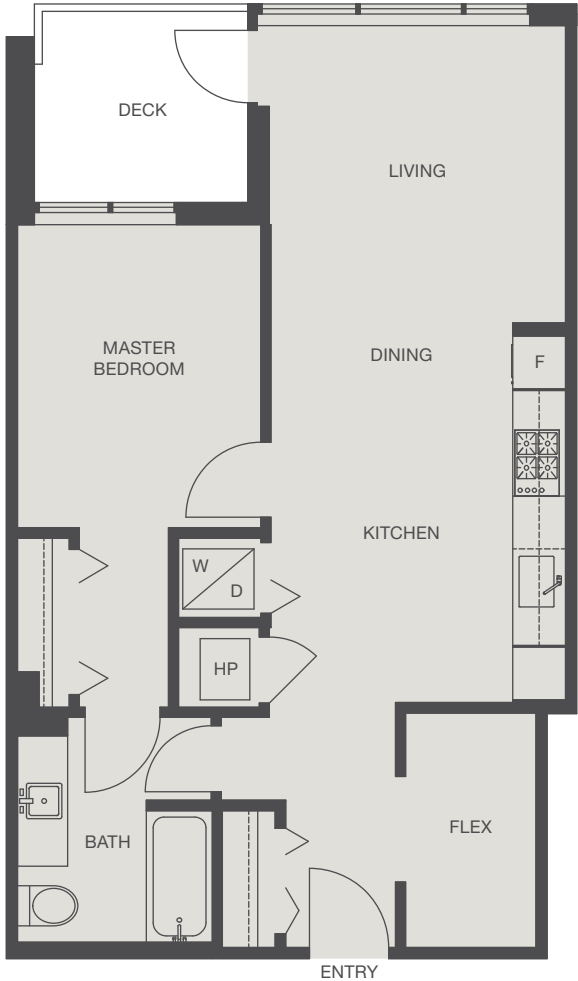

PLAN B

1 BED+FLEX, 1 BATH

691 SQ. FT. (APPROX.)

The developer reserves the right to make modifications or substitutions should they be necessary. Any measurements provided are approximately only. The quality residences at Avanti are built by Polygon Avanti Homes Ltd.