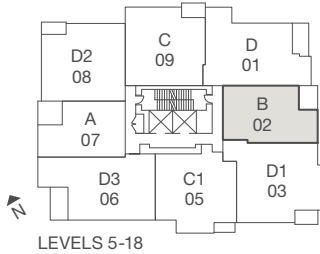

PLAN B

1 BED+FLEX, 1 BATH

691 SQ. FT. (APPROX.)

The developer reserves the right to make modifications or substitutions should they be necessary. Any measurements provided are approximately only. The quality residences at Avanti are built by Polygon Avanti Homes Ltd.