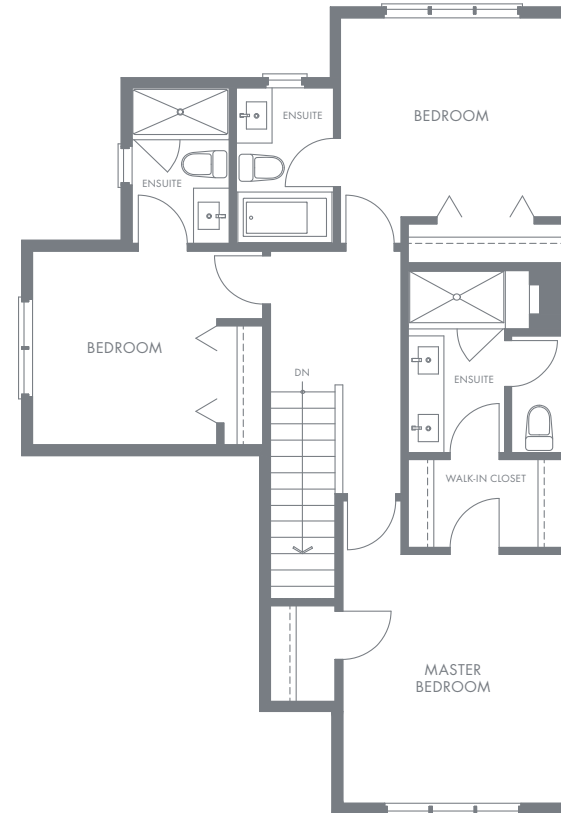

# PLAN A

4 Bedroom, 4 Bathroom  
Approx. 1,725 sq.ft.

MAIN

UPPER