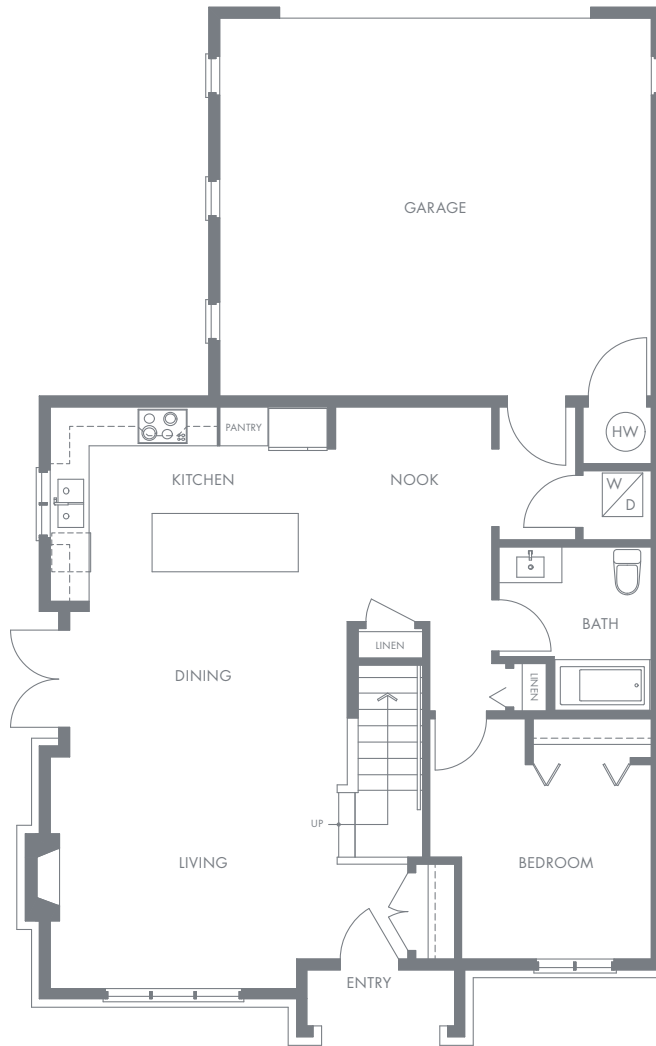

# PLAN A

4 Bedroom, 4 Bathroom  
Approx. 1,725 sq.ft.

MAIN

UPPER