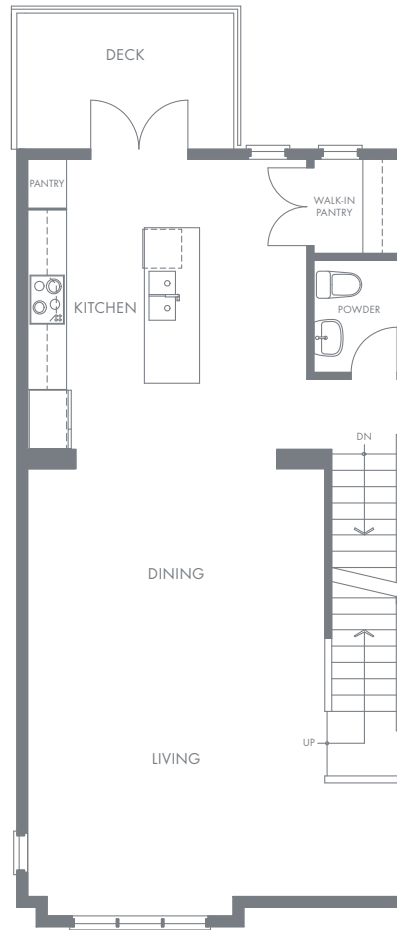

KINGSLEY
ESTATES

PLAN B CORNER

4 Bedroom, 4 1/2 Bathroom
Approx. 1,945 sq.ft.

LOWER

MAIN

UPPER