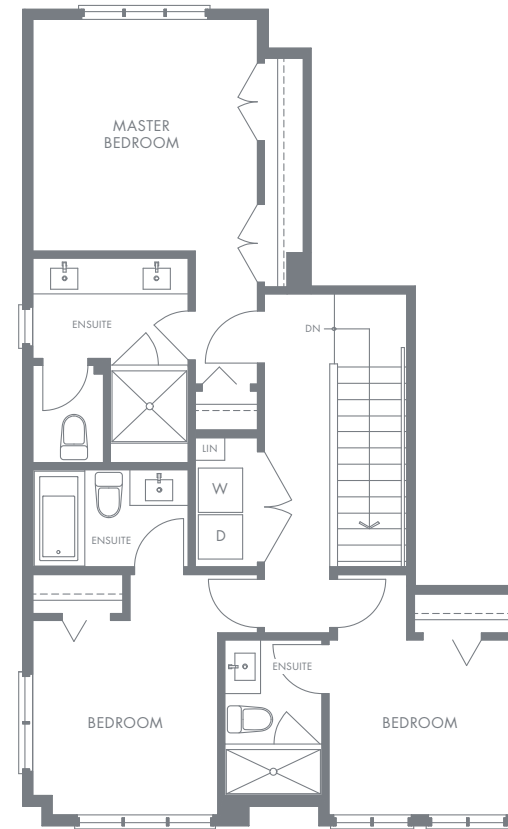

KINGSLEY
ESTATES

PLAN B CORNER

4 Bedroom, 4 1/2 Bathroom
Approx. 1,945 sq.ft.

LOWER

MAIN

UPPER