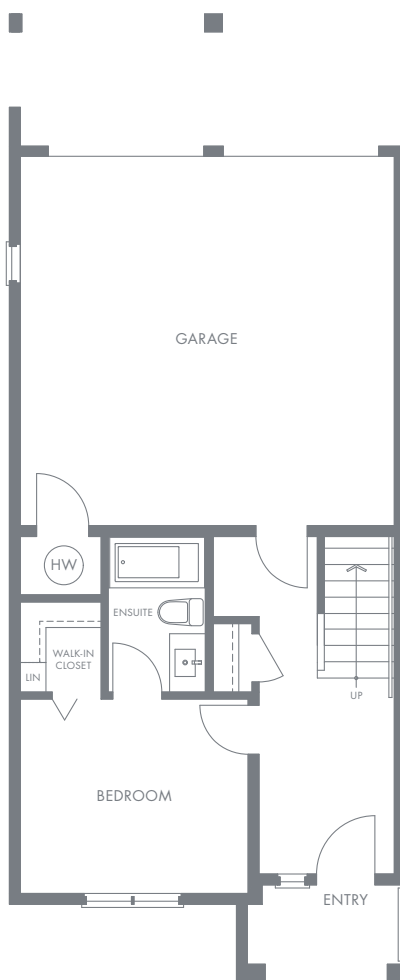

KINGSLEY
ESTATES

PLAN B CORNER

4 Bedroom, 4 1/2 Bathroom
Approx. 1,945 sq.ft.

LOWER

MAIN

UPPER