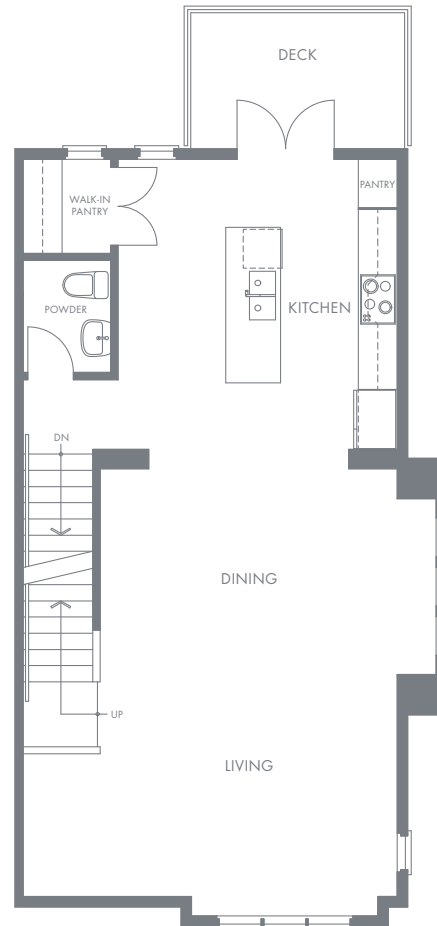

KINGSLEY
ESTATES

PLAN B1

4 Bedroom, 4 1/2 Bathroom
Approx. 1,990 sq.ft.

LOWER

MAIN

UPPER