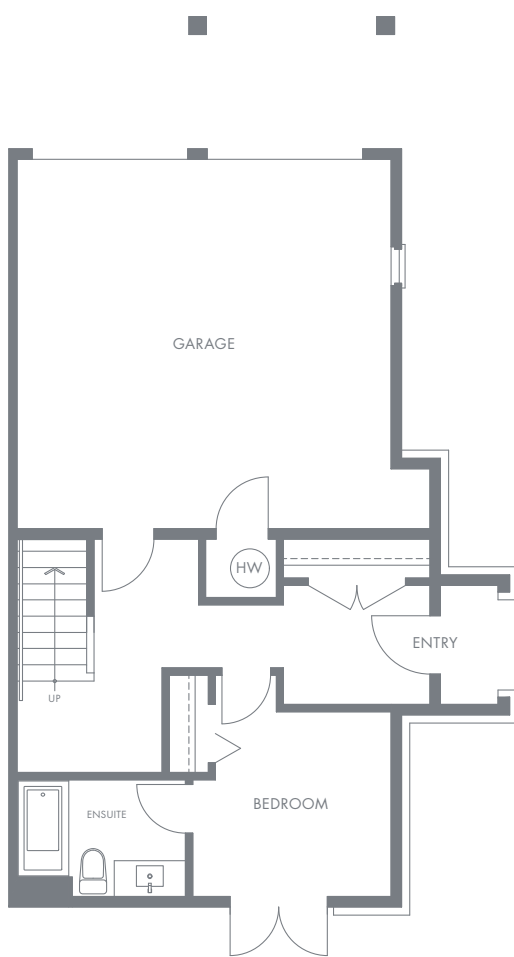

KINGSLEY
ESTATES

PLAN B1

4 Bedroom, 4 1/2 Bathroom
Approx. 1,990 sq.ft.

LOWER

MAIN

UPPER