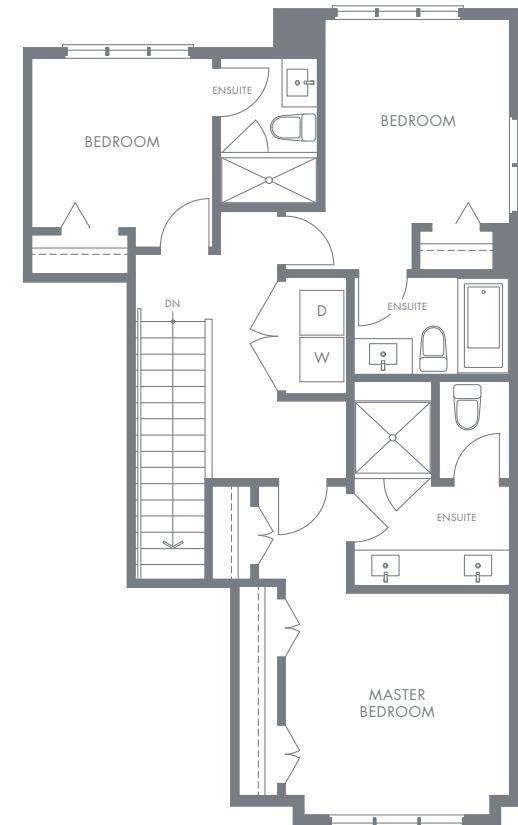

KINGSLEY
ESTATES

PLAN B1

4 Bedroom, 4 1/2 Bathroom
Approx. 1,990 sq.ft.

LOWER

MAIN

UPPER