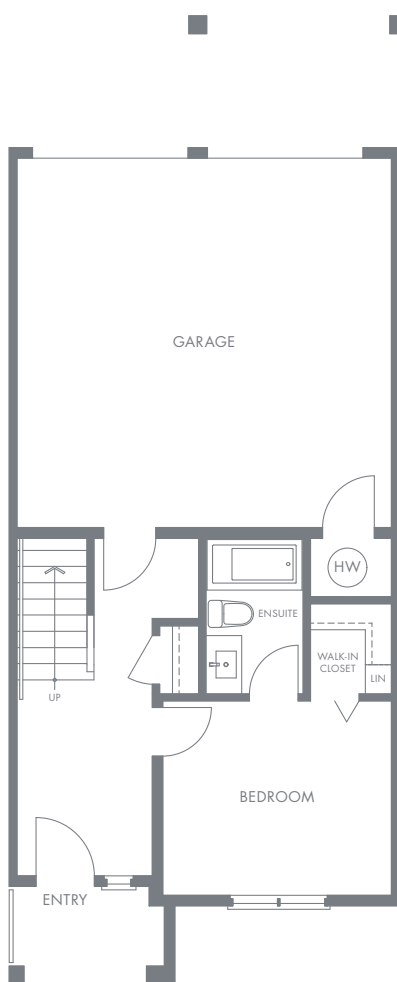

KINGSLEY
ESTATES

PLAN B2

4 Bedroom, 4 1/2 Bathroom
Approx. 1,940 sq.ft.

LOWER

MAIN

UPPER