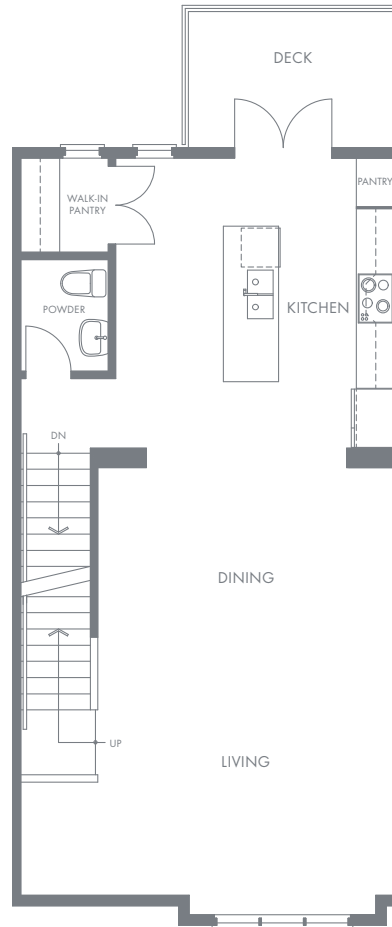

KINGSLEY
ESTATES

PLAN B2

4 Bedroom, 4 1/2 Bathroom
Approx. 1,940 sq.ft.

LOWER

MAIN

UPPER