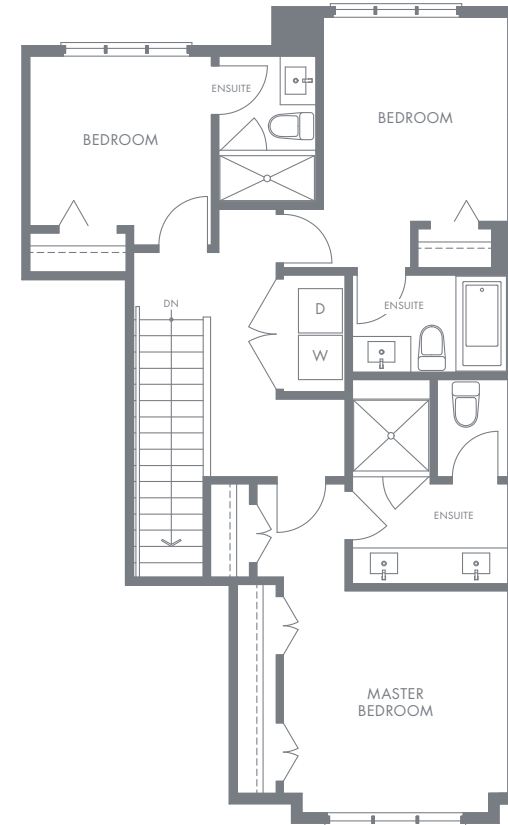

KINGSLEY
ESTATES

PLAN B2

4 Bedroom, 4 1/2 Bathroom
Approx. 1,940 sq.ft.

LOWER

MAIN

UPPER