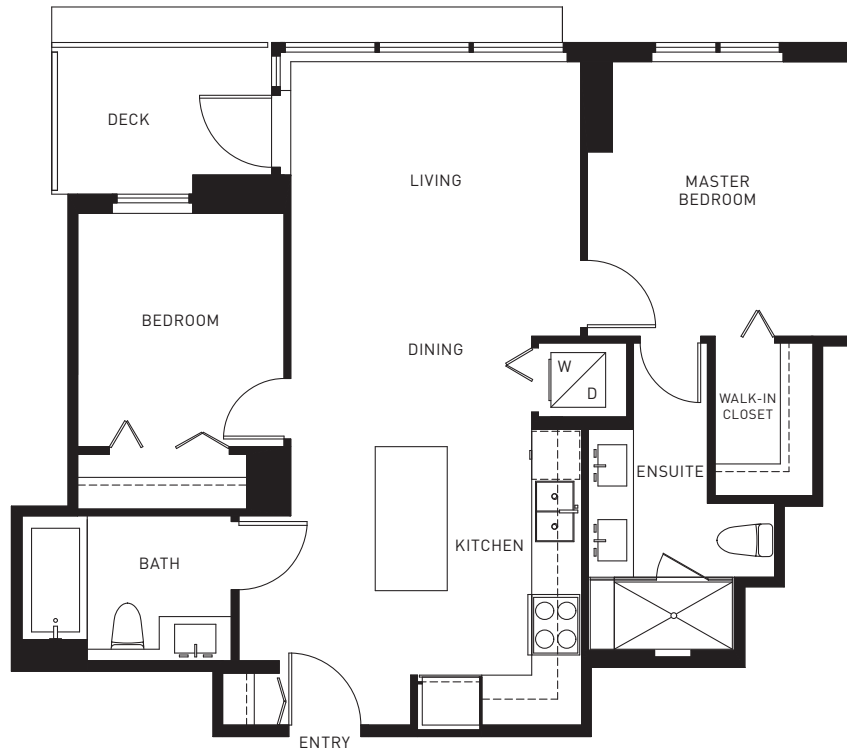

Midori

METROTOWN

PLAN B

2 BED, 2 BATH
811 SQ.FT. (APPROX.)

LEVEL 4 TO 36

The developer reserves the right to make modifications or substitutions should they be necessary.
Any measurements provided are approximately only. The quality homes at Midori are built by Polygon Midori Residences Ltd.