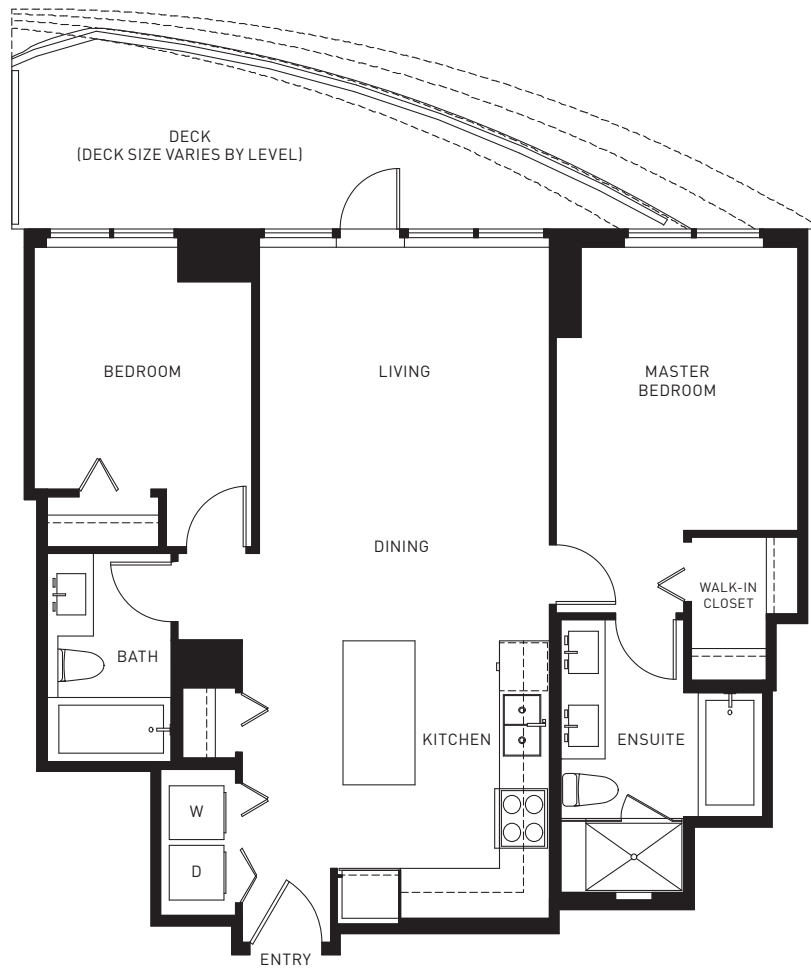

# Midori

METROTOWN

## PLAN D 2 BED, 2 BATH 877 SQ.FT. (APPROX.)

LEVEL 3 TO 36

The developer reserves the right to make modifications or substitutions should they be necessary.  
Any measurements provided are approximately only. The quality homes at Midori are built by Polygon Midori Residences Ltd.