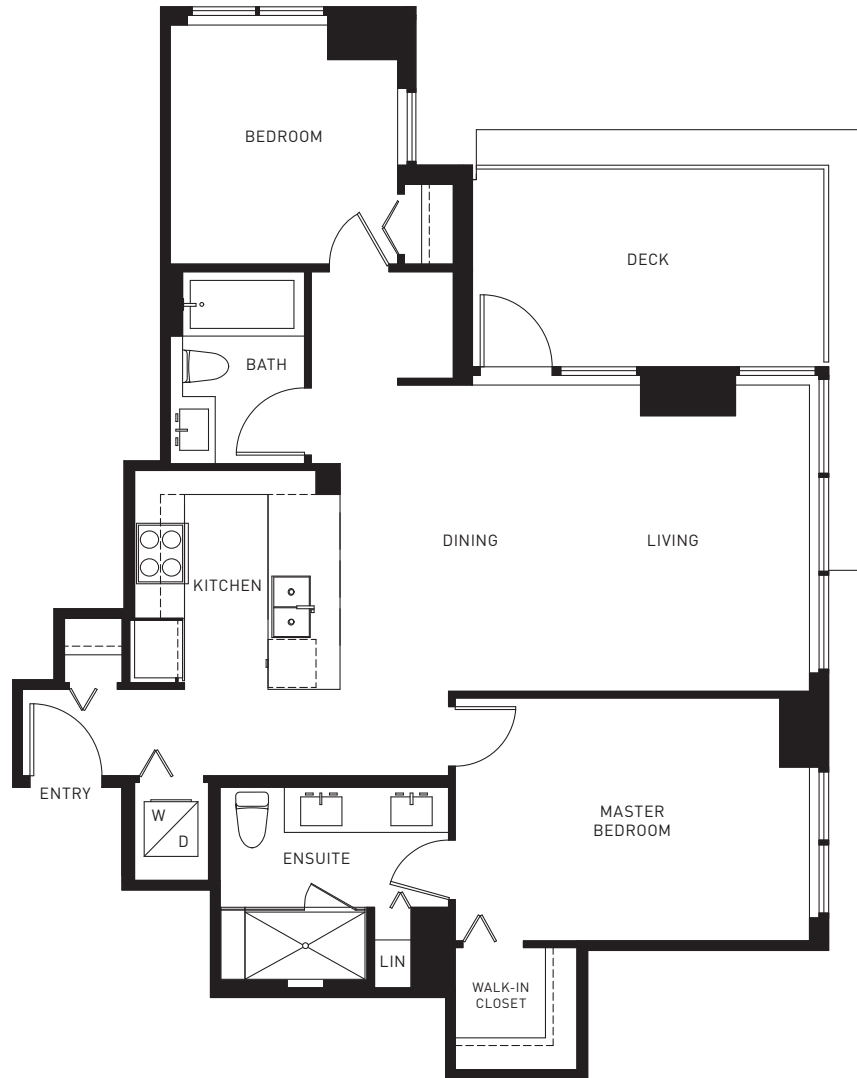

Midori

METROTOWN

PLAN E

2 BED, 2 BATH
934 SQ.FT. (APPROX.)

LEVEL 3 TO 36

The developer reserves the right to make modifications or substitutions should they be necessary.
Any measurements provided are approximately only. The quality homes at Midori are built by Polygon Midori Residences Ltd.