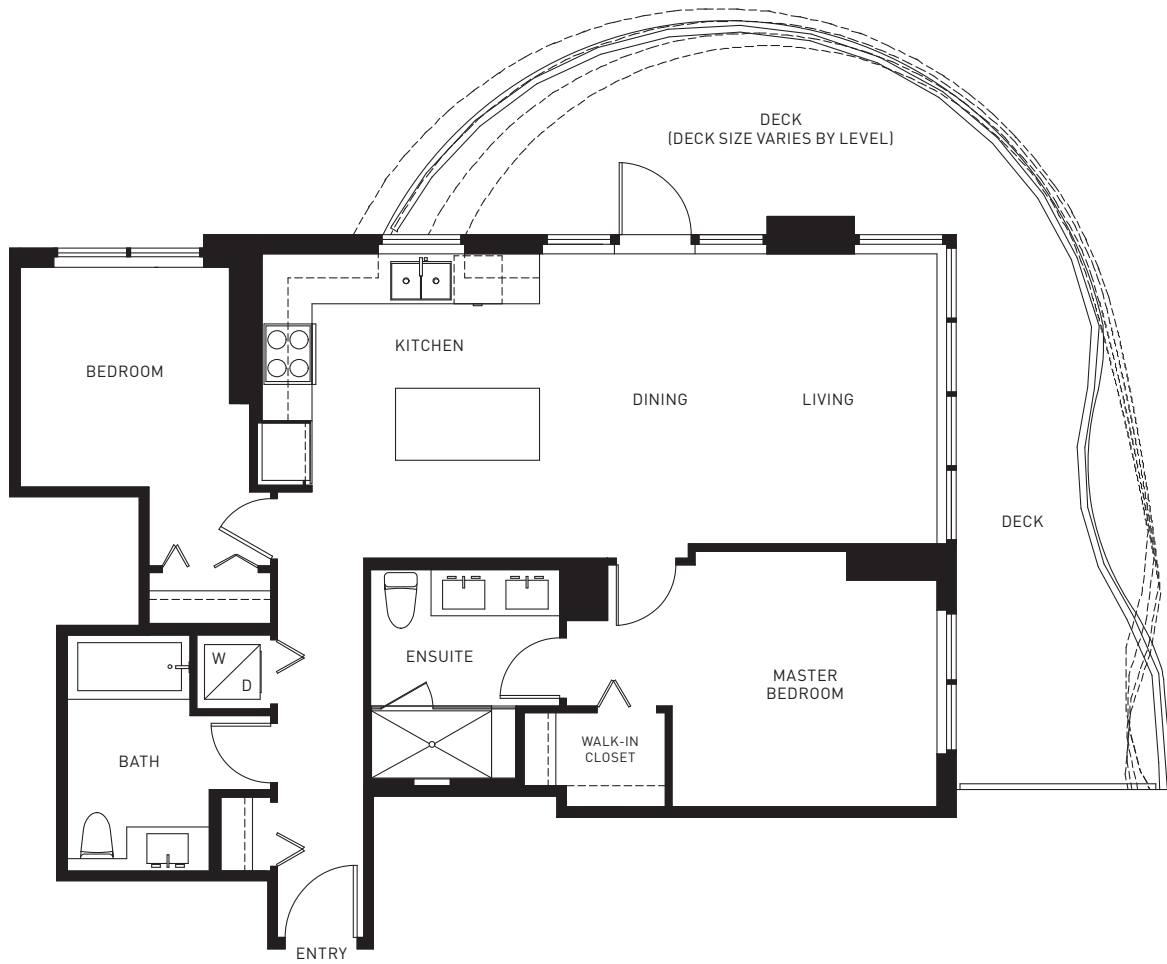

Midori

METROTOWN

PLAN F

2 BED, 2 BATH
922 SQ.FT. (APPROX.)

LEVEL 3 TO 36

The developer reserves the right to make modifications or substitutions should they be necessary.
Any measurements provided are approximately only. The quality homes at Midori are built by Polygon Midori Residences Ltd.