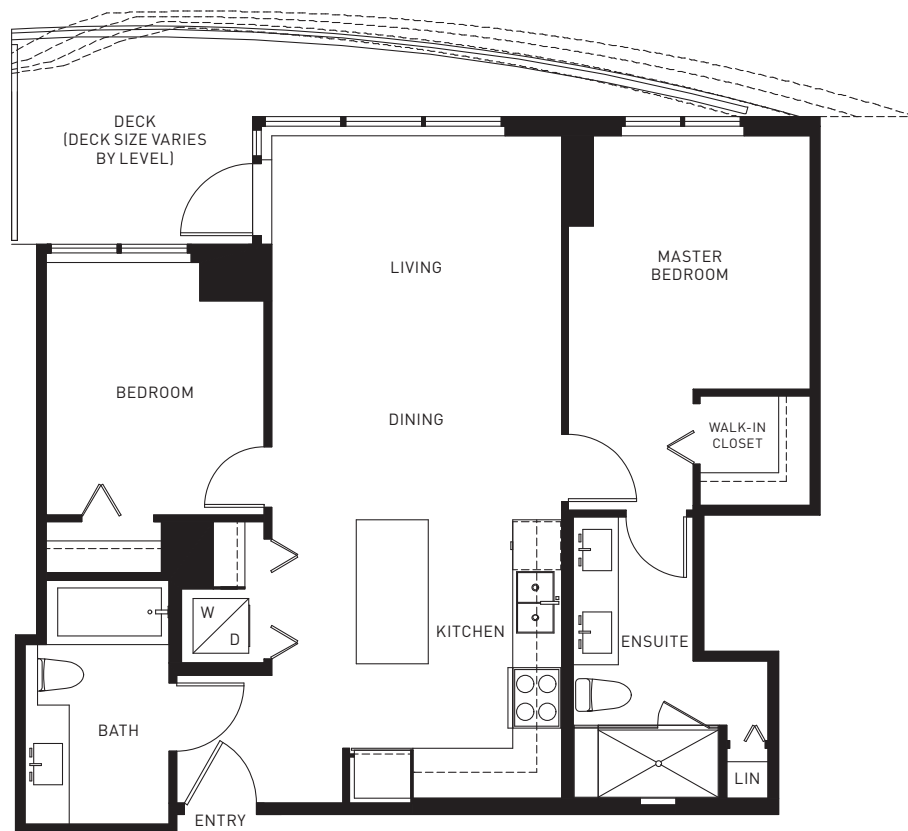

# Midori

METROTOWN

## PLAN G 2 BED, 2 BATH 866 SQ.FT. (APPROX.)

LEVEL 4 TO 36

The developer reserves the right to make modifications or substitutions should they be necessary.  
Any measurements provided are approximately only. The quality homes at Midori are built by Polygon Midori Residences Ltd.