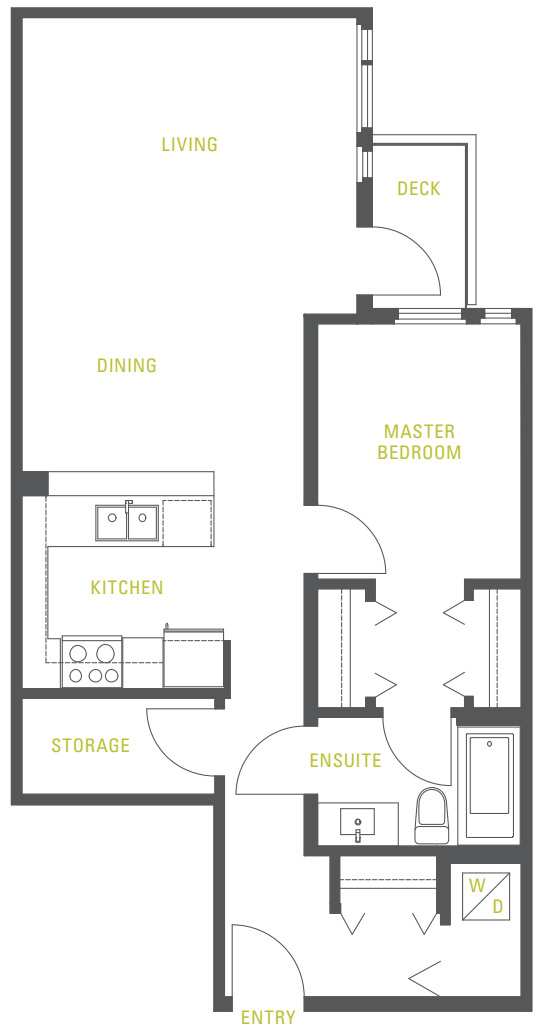

R + R

**A** 1 BEDROOM, 1 BATHROOM  
730 SQ.FT. (APPROX.)

The developer reserves the right to make modifications or substitutions should they be necessary. Any measurements provided are approximate only. The quality residences at R+R are built by Polygon R&R Homes Ltd.