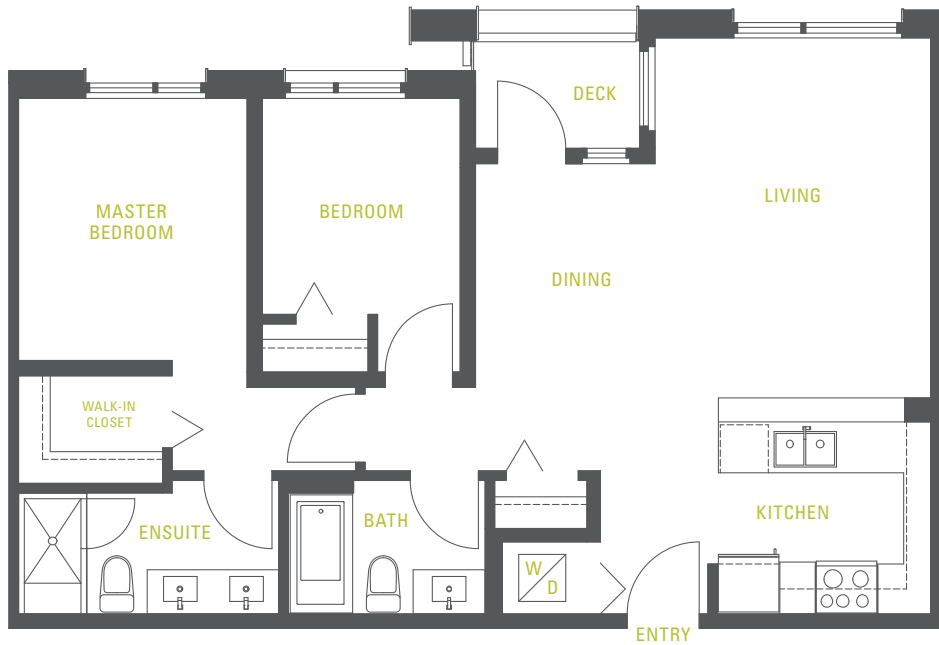

B 2 BEDROOM, 2 BATHROOM
864 SQ.FT. (APPROX.)

The developer reserves the right to make modifications or substitutions should they be necessary. Any measurements provided are approximate only. The quality residences at R+R are built by Polygon R&R Homes Ltd.