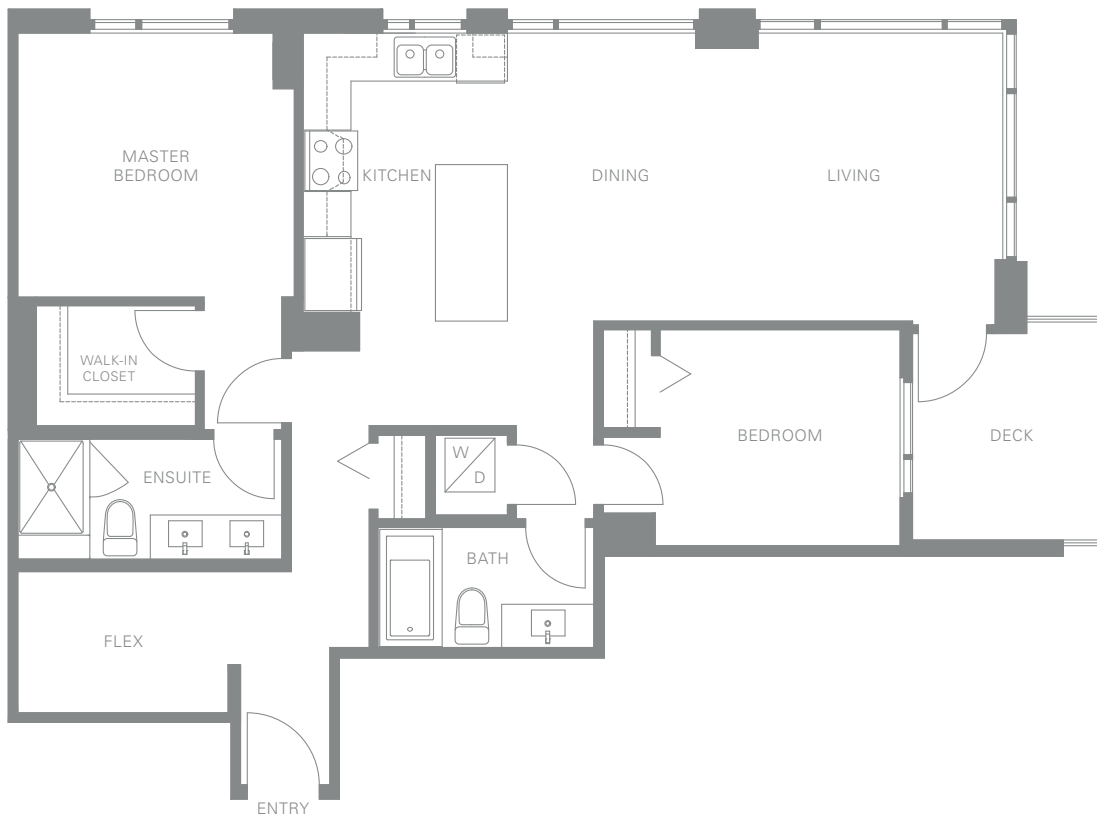

THE LLOYD
AT WINDSOR GATE

A

2 BEDROOM + FLEX, 2 BATHROOM
APPROX. 1,050 SQ.FT.

LEVELS 4 TO 26 

The developer reserves the right to make modifications or substitutions should they be necessary. Any measurements provided are approximate only.
The quality residences at The Lloyd are built by Polygon Windsor Gate Ltd. and Polygon Lloyd Tower Ltd.