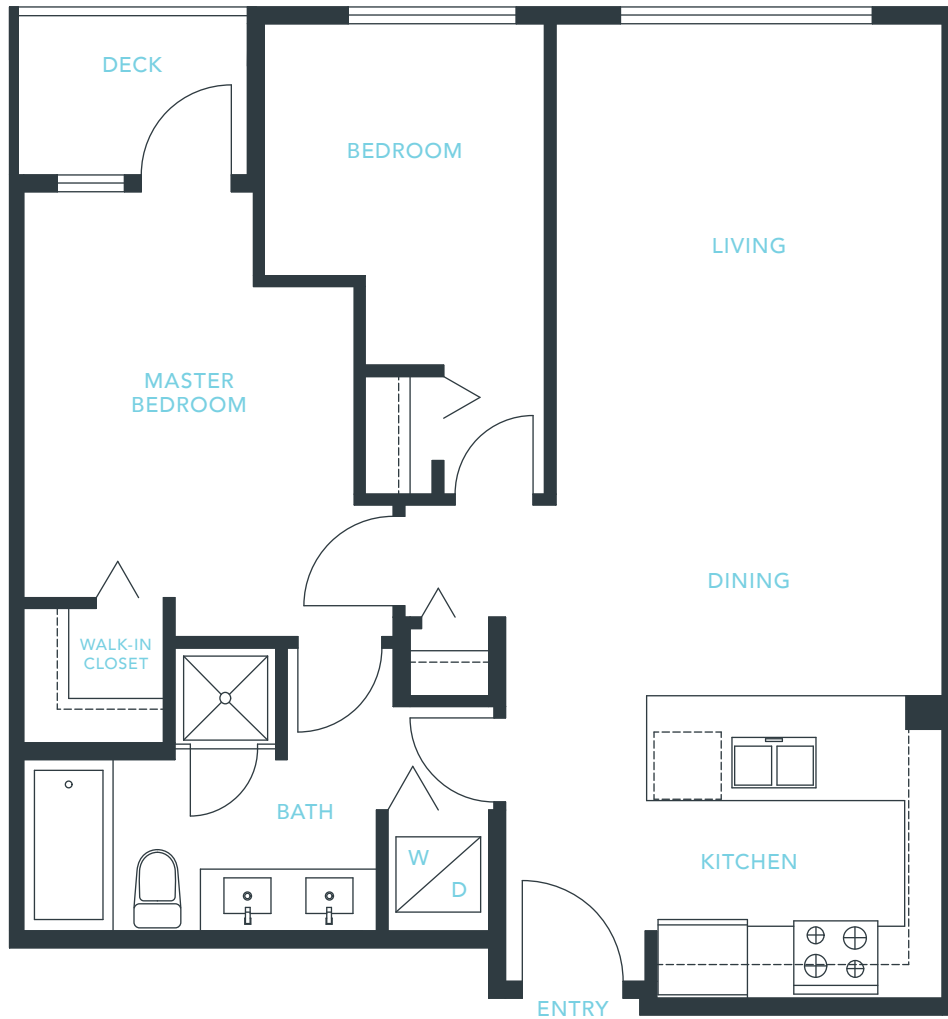

B1

VERITAS

2 BEDROOM, 1 BATH ■ 753 SQ.FT. (APPROX.)

The developer reserves the right to make modifications or substitutions should they be necessary. Any measurements provided are approximate only. The quality residences at Veritas are built by Polygon Veritas Homes Ltd.