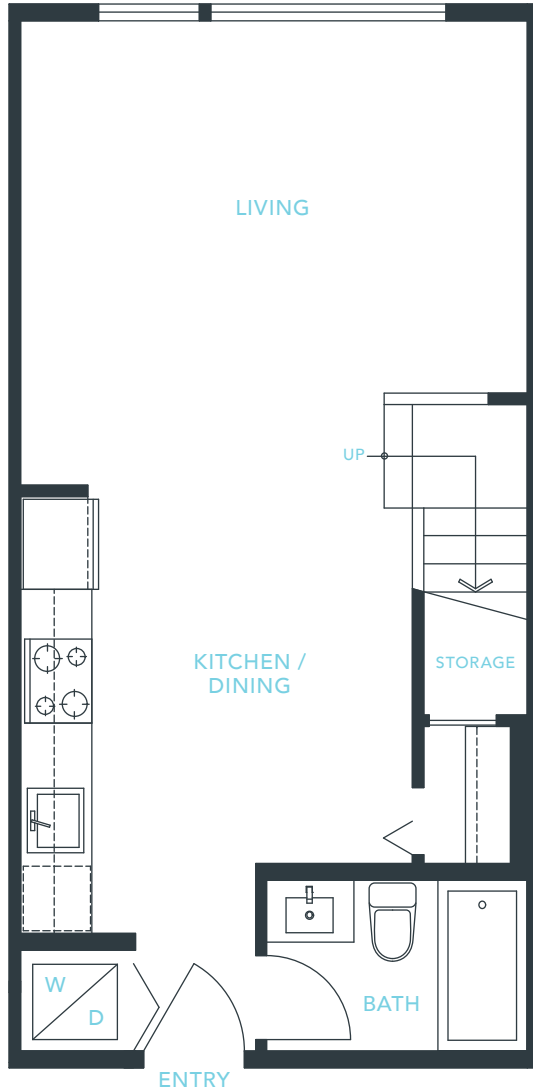

# VERITAS

1 BEDROOM LOFT, 1 BATH ■ 678 SQ.FT. (APPROX.)

MAIN

LOFT

The developer reserves the right to make modifications or substitutions should they be necessary. Any measurements provided are approximate only. The quality residences at Veritas are built by Polygon Veritas Homes Ltd.