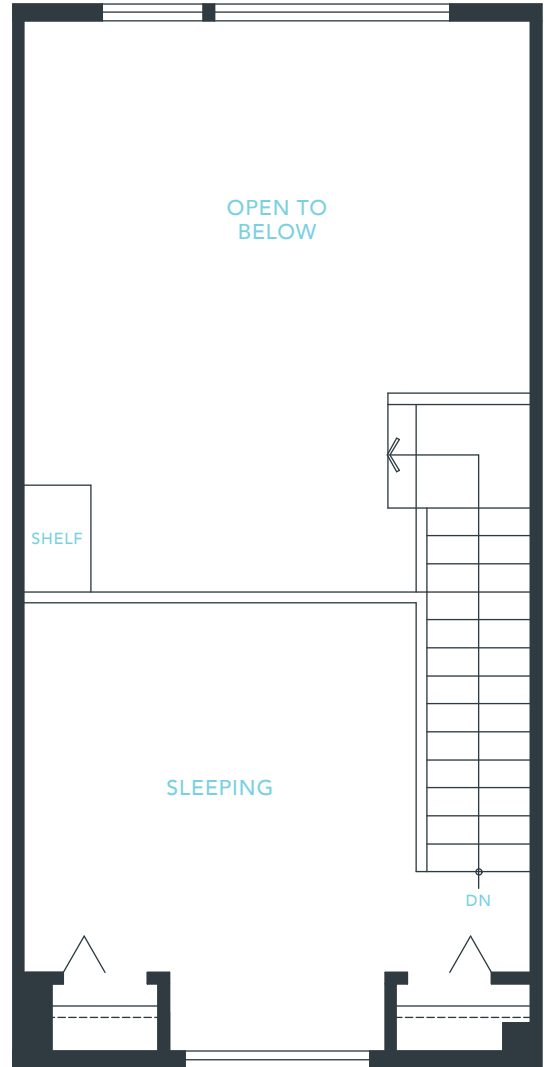

# VERITAS

1 BEDROOM LOFT, 1 BATH ■ 678 SQ.FT. (APPROX.)

MAIN

LOFT

The developer reserves the right to make modifications or substitutions should they be necessary. Any measurements provided are approximate only. The quality residences at Veritas are built by Polygon Veritas Homes Ltd.