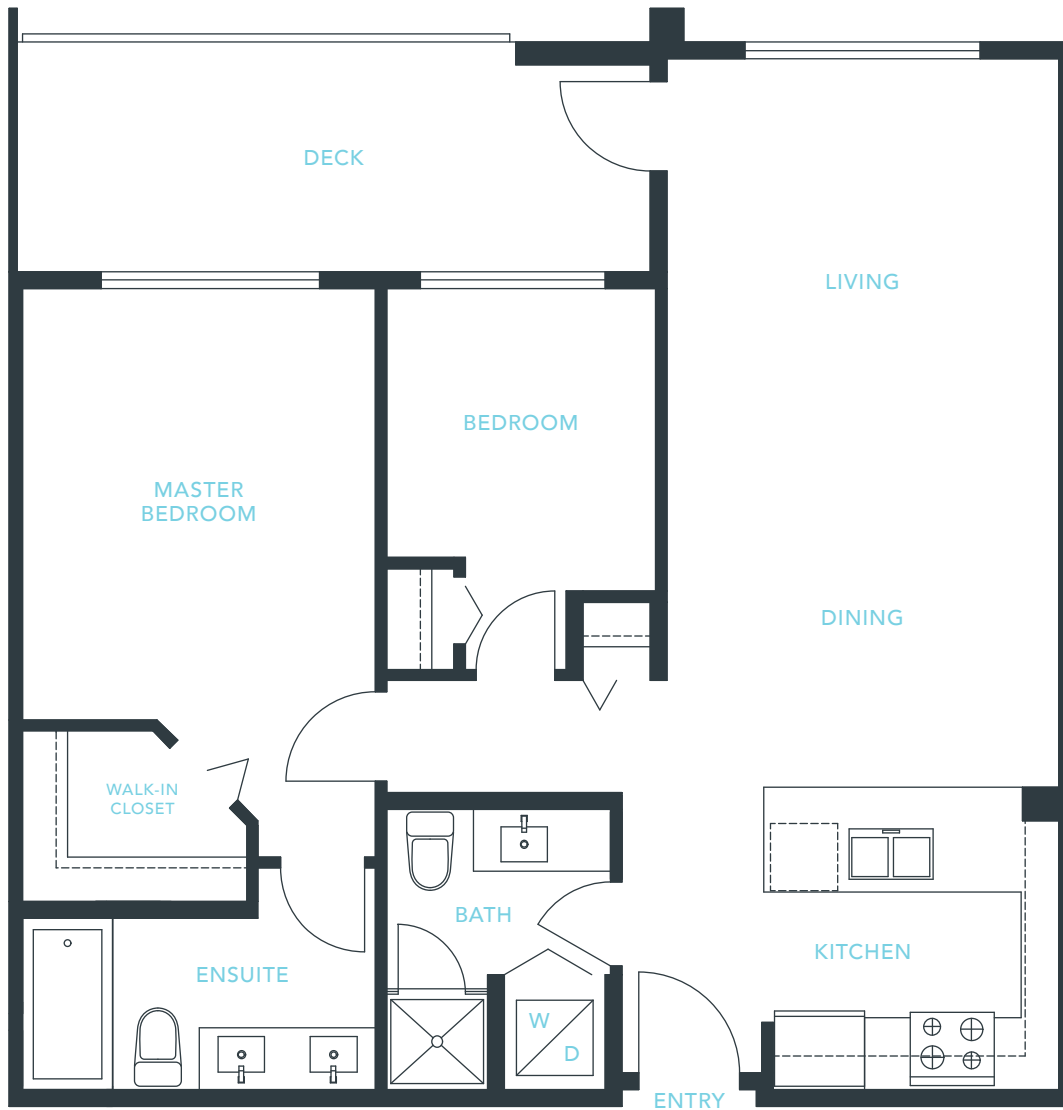

# VERITAS

2 BEDROOM, 2 BATH ■ 850 SQ.FT. (APPROX.)

The developer reserves the right to make modifications or substitutions should they be necessary. Any measurements provided are approximate only. The quality residences at Veritas are built by Polygon Veritas Homes Ltd.