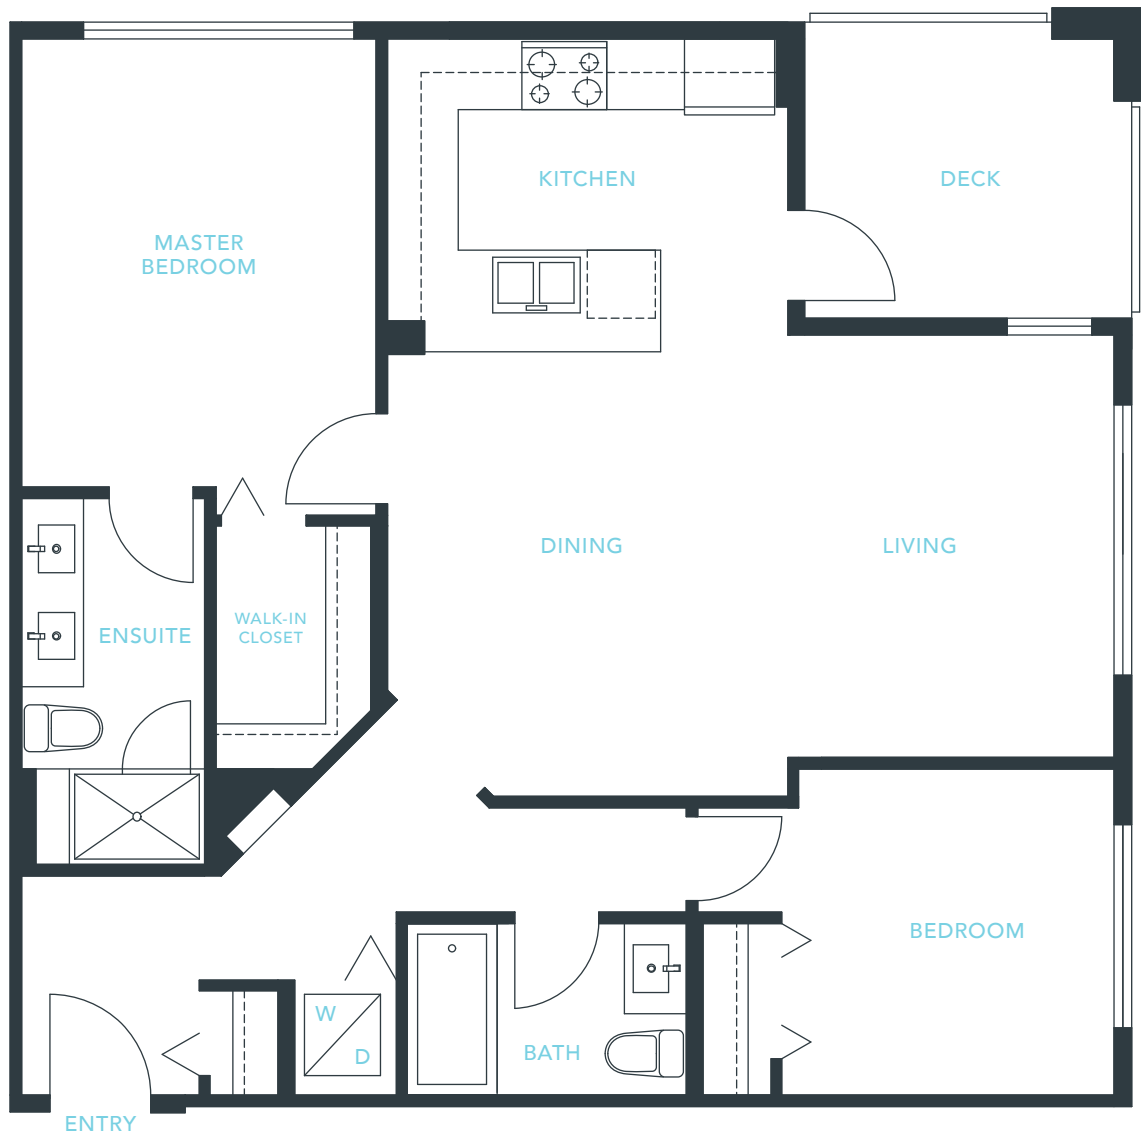

F2

VERITAS

2 BEDROOM, 2 BATH ■ 955 SQ.FT. (APPROX.)

The developer reserves the right to make modifications or substitutions should they be necessary. Any measurements provided are approximate only. The quality residences at Veritas are built by Polygon Veritas Homes Ltd.