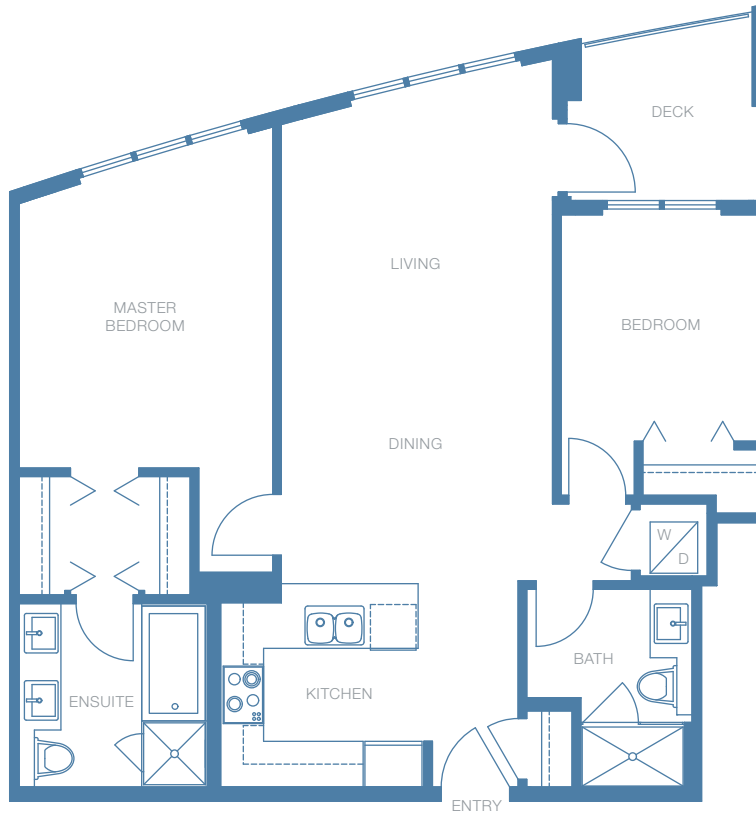

PLAN B

2 bedroom, 2 bathroom • Approx. 920 sq.ft.

LEVELS 3 TO 28

The developer reserves the right to make modifications or substitutions should they be necessary. Any measurements provided are approximate only. The quality residences at The Windsor are developed by Polygon Windsor Gate Ltd. and Polygon Windsor Tower Ltd.