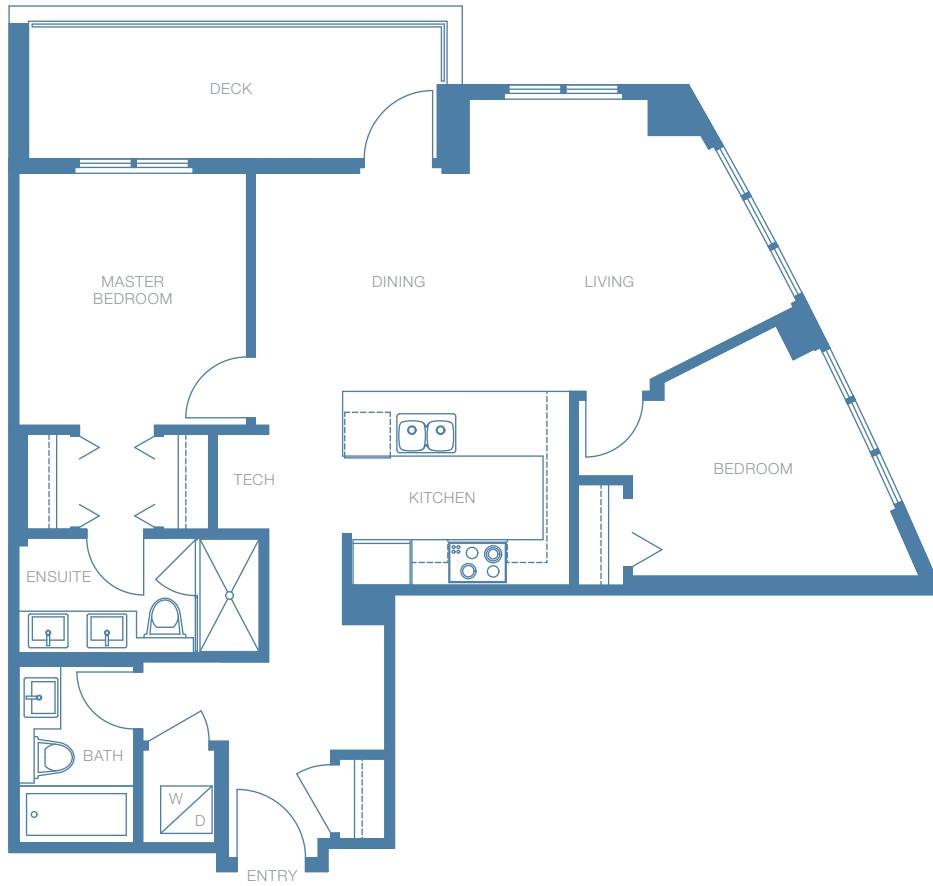

# PLAN E

2 bedroom, 2 bathroom + tech • Approx. 915 sq.ft.

LEVELS 3 TO 28

The developer reserves the right to make modifications or substitutions should they be necessary. Any measurements provided are approximate only. The quality residences at The Windsor are developed by Polygon Windsor Gate Ltd. and Polygon Windsor Tower Ltd.