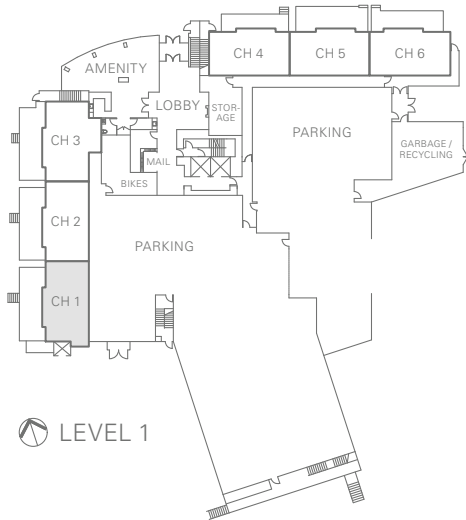

MANTYLA

WINDSOR GATE

CITY HOME 1

3 Bedroom 2½ Bathroom Approx. 1,405 Sq.Ft.

UPPER

MAIN

LEVEL 1

The developer reserves the right to make modifications or substitutions should they be necessary. Any measurements provided are approximate only. The quality residences at Mantyla are built by Polygon Mantyla Tower Ltd. 02/09/17