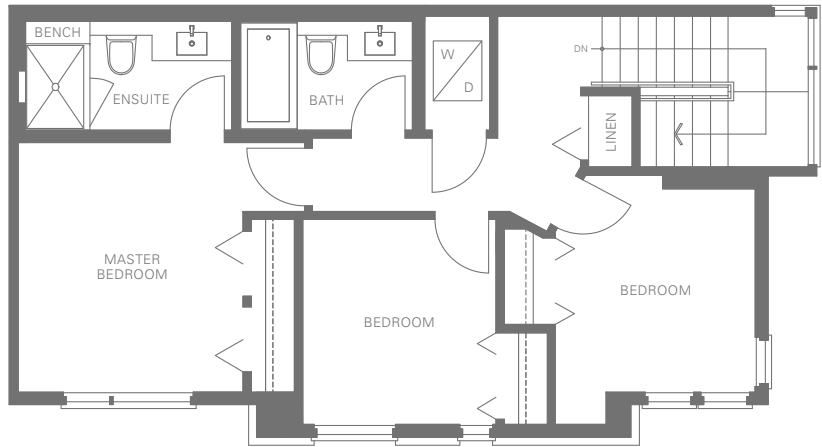

MANTYLA

WINDSOR GATE

CITY HOME 1

3 Bedroom 2½ Bathroom Approx. 1,405 Sq.Ft.

UPPER

MAIN

LEVEL 1

The developer reserves the right to make modifications or substitutions should they be necessary. Any measurements provided are approximate only. The quality residences at Mantyla are built by Polygon Mantyla Tower Ltd. 02/09/17