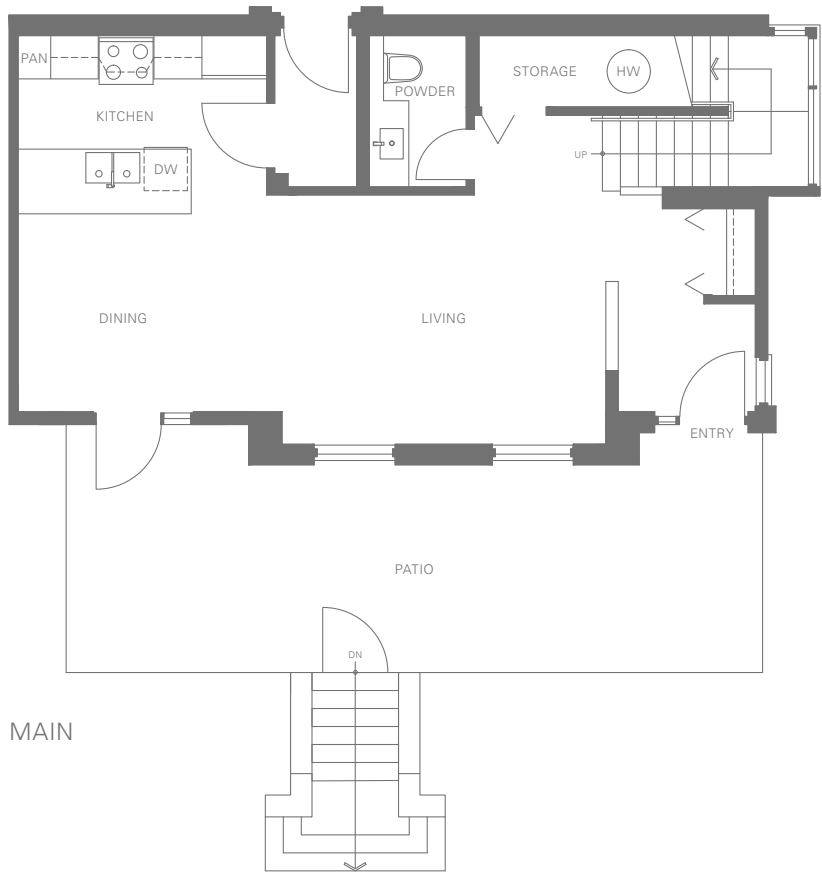

MANTYLA

WINDSOR GATE

CITY HOME 1

3 Bedroom 2½ Bathroom Approx. 1,405 Sq.Ft.

UPPER

MAIN

LEVEL 1

The developer reserves the right to make modifications or substitutions should they be necessary. Any measurements provided are approximate only. The quality residences at Mantyla are built by Polygon Mantyla Tower Ltd. 02/09/17