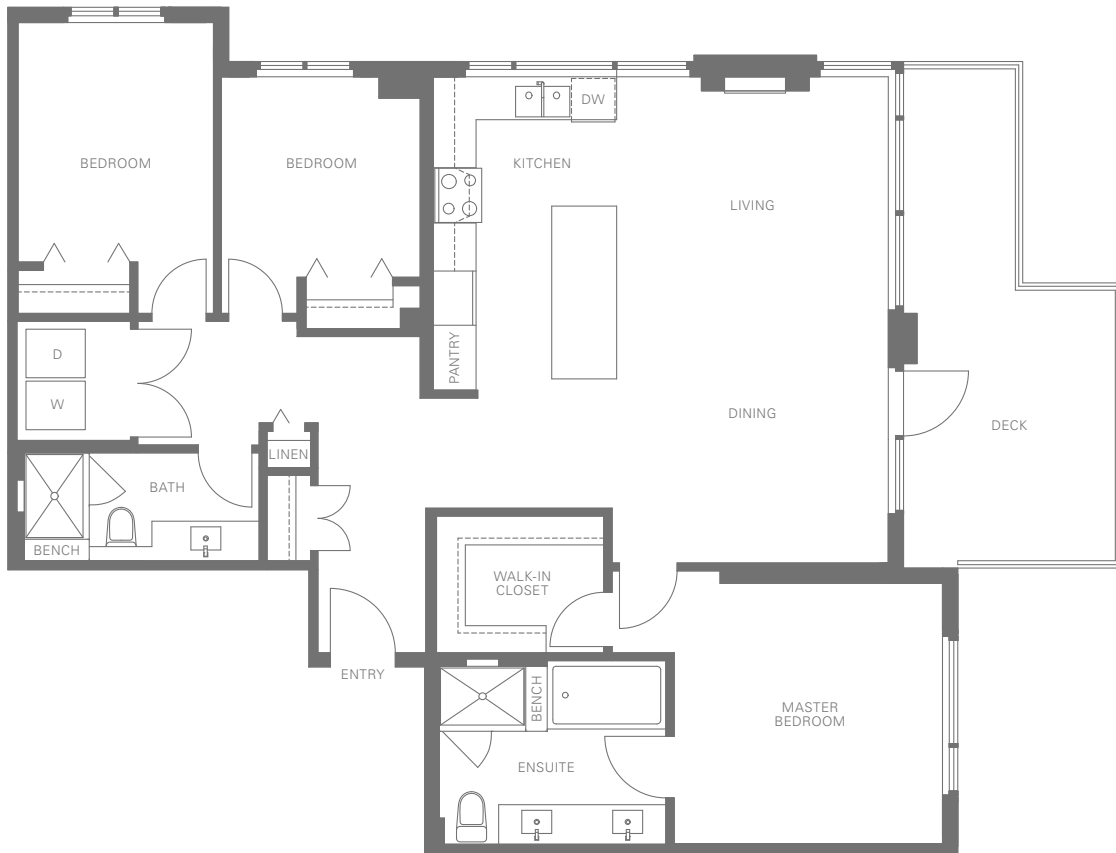

MANTYLA

WINDSOR GATE

PENTHOUSE 1

3 Bedroom 2 Bathroom Approx. 1,325 Sq.Ft.

LEVEL 25

The developer reserves the right to make modifications or substitutions should they be necessary. Any measurements provided are approximate only. The quality residences at Mantyla are built by Polygon Mantyla Tower Ltd. 02/09/17