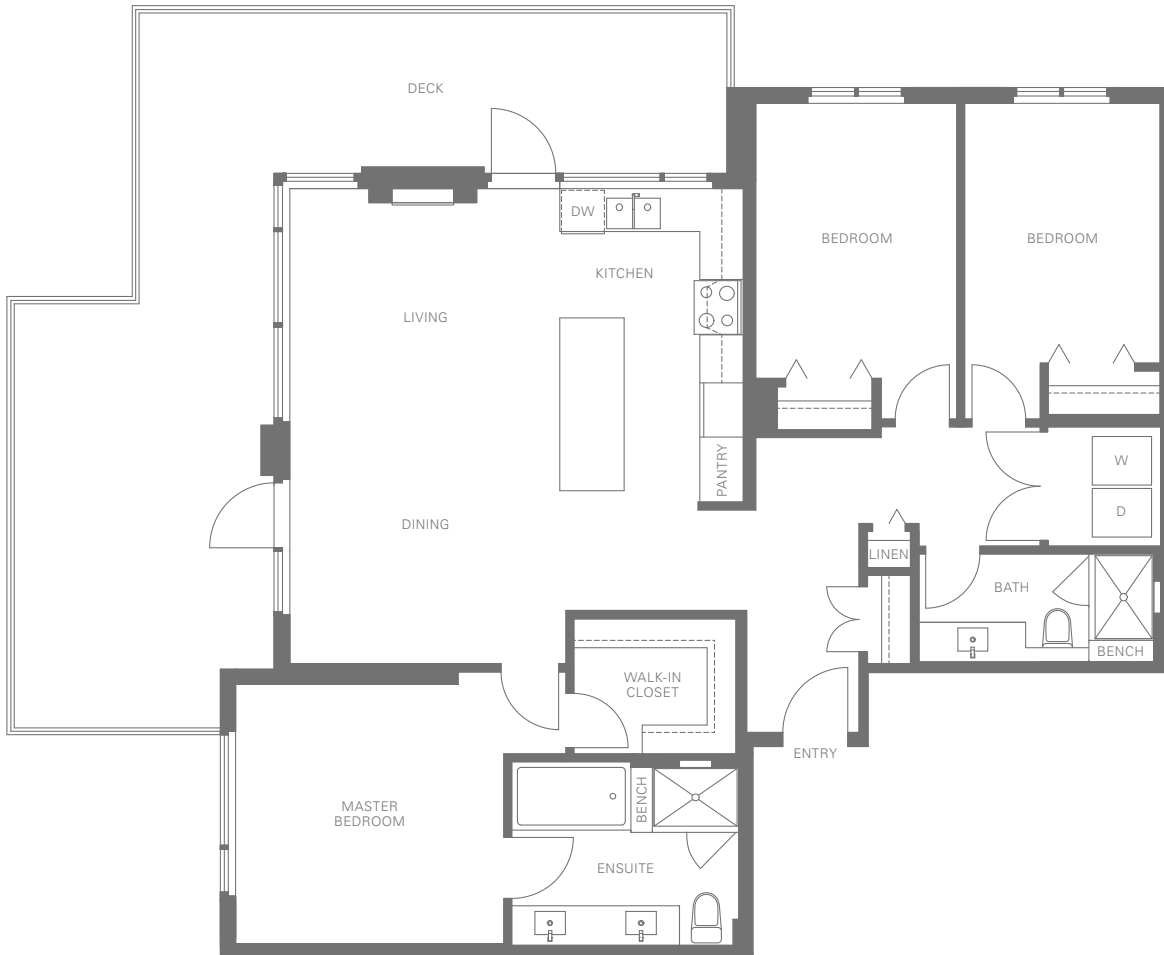

MANTYLA

WINDSOR GATE

PENTHOUSE 2

3 Bedroom 2 Bathroom Approx. 1,355 Sq.Ft.

LEVEL 25

The developer reserves the right to make modifications or substitutions should they be necessary. Any measurements provided are approximate only. The quality residences at Mantyla are built by Polygon Mantyla Tower Ltd. 02/09/17