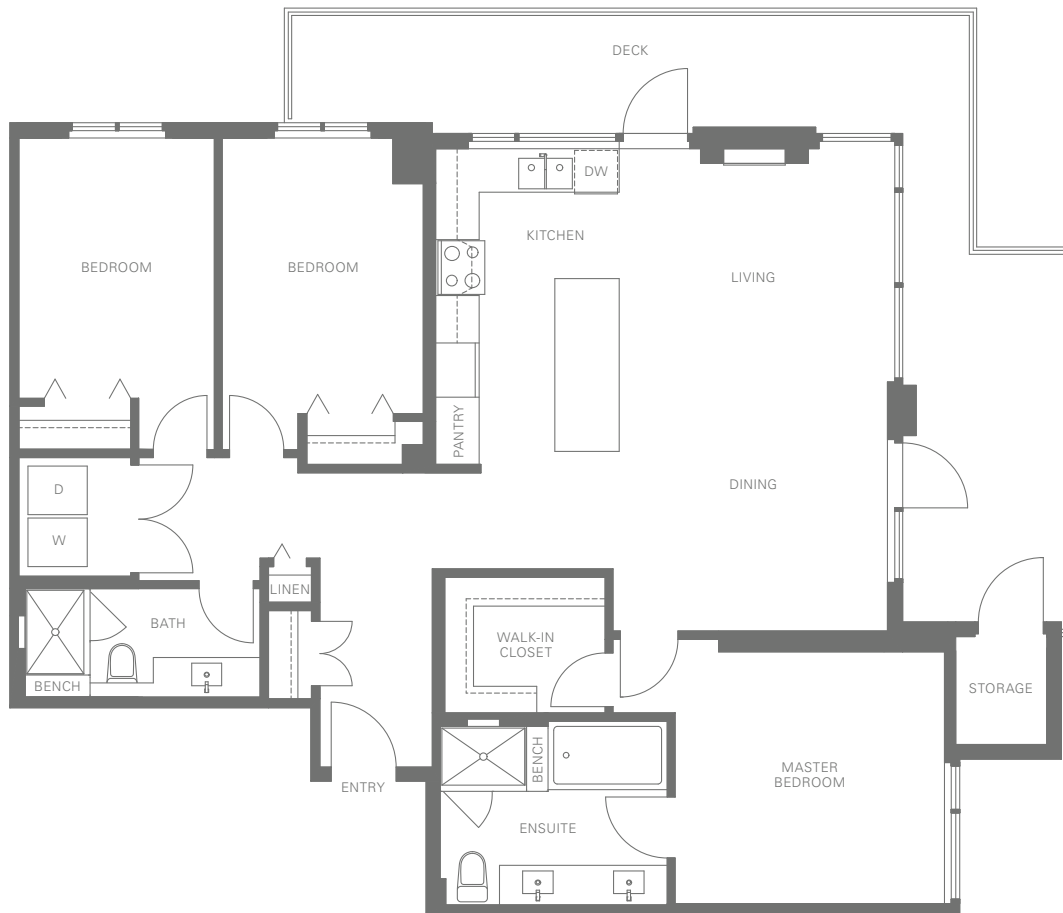

MANTYLA

WINDSOR GATE

PENTHOUSE 3

3 Bedroom 2 Bathroom Approx. 1,350 Sq.Ft.

LEVEL 25

The developer reserves the right to make modifications or substitutions should they be necessary. Any measurements provided are approximate only. The quality residences at Mantyla are built by Polygon Mantyla Tower Ltd. 02/09/17