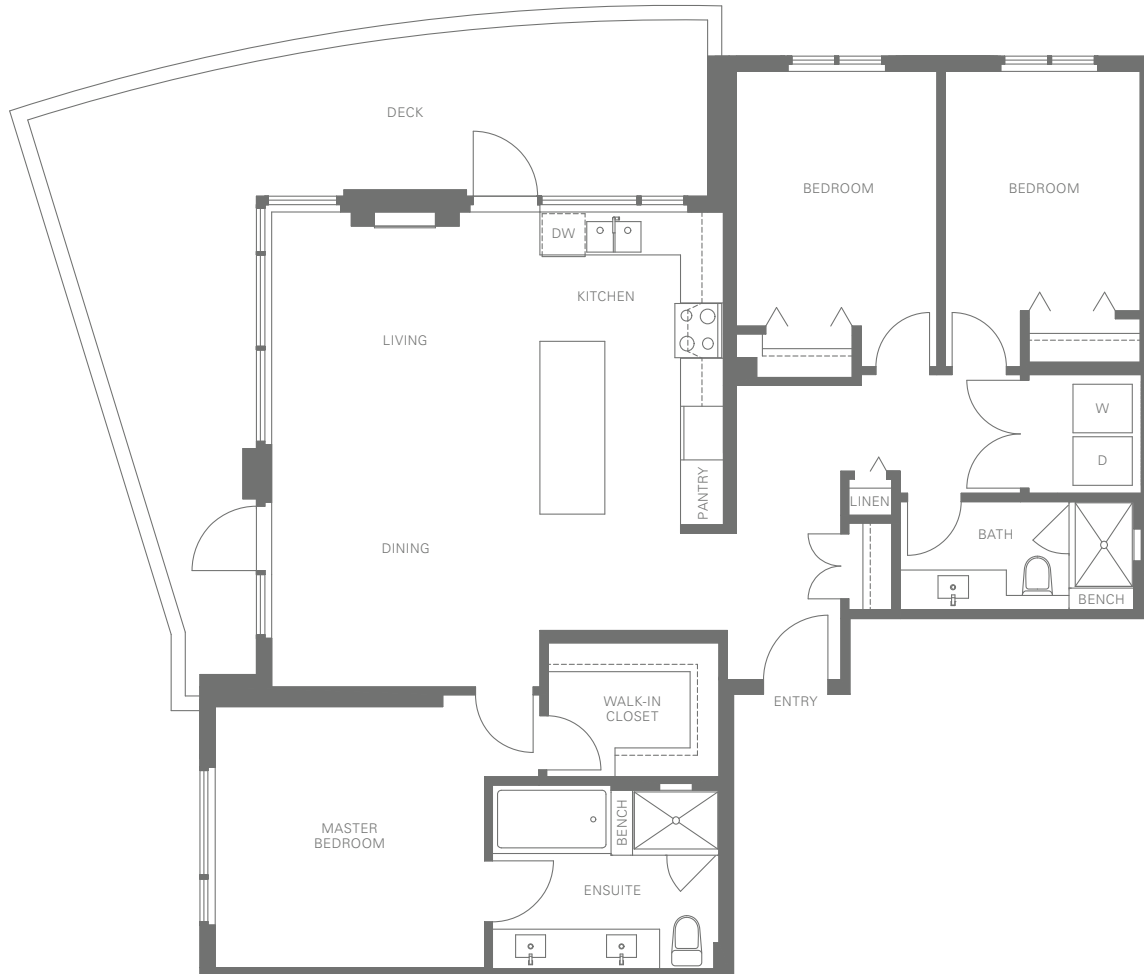

MANTYLA

WINDSOR GATE

PENTHOUSE 4

3 Bedroom 2 Bathroom Approx. 1,340 Sq.Ft.

LEVEL 25

The developer reserves the right to make modifications or substitutions should they be necessary. Any measurements provided are approximate only. The quality residences at Mantyla are built by Polygon Mantyla Tower Ltd. 02/09/17