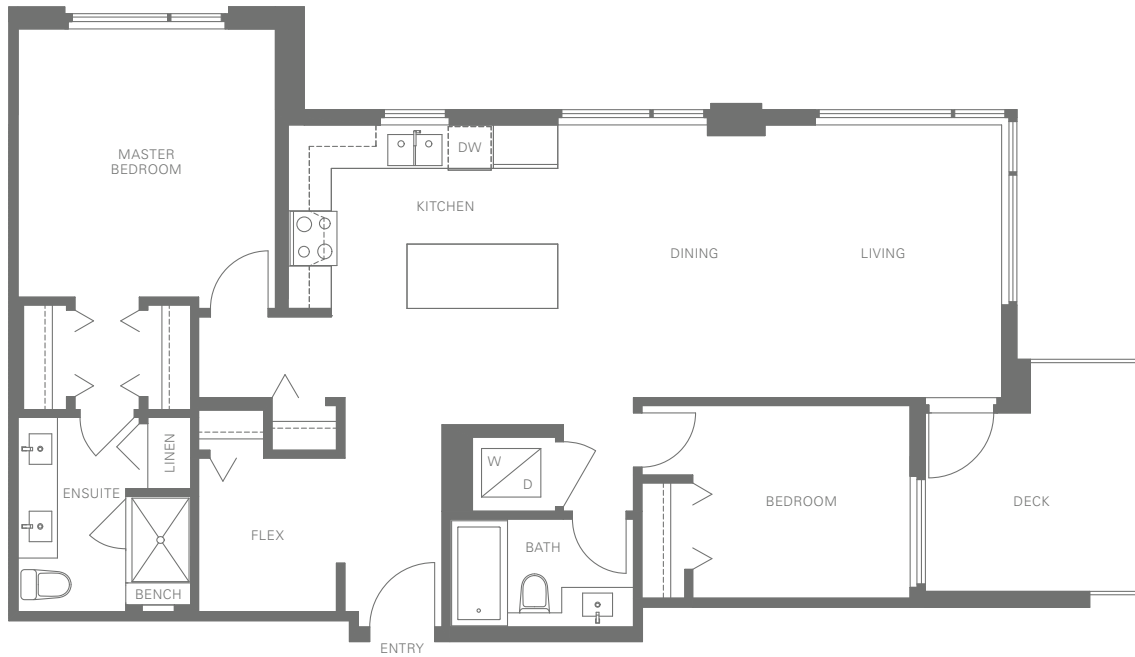

# MANTYLA

WINDSOR GATE

# PLAN A

2 Bedroom & Flex 2 Bathroom Approx. 1,110 Sq.Ft.

LEVELS 6 TO 24

The developer reserves the right to make modifications or substitutions should they be necessary. Any measurements provided are approximate only. The quality residences at Mantyla are built by Polygon Mantyla Tower Ltd. 02/09/17