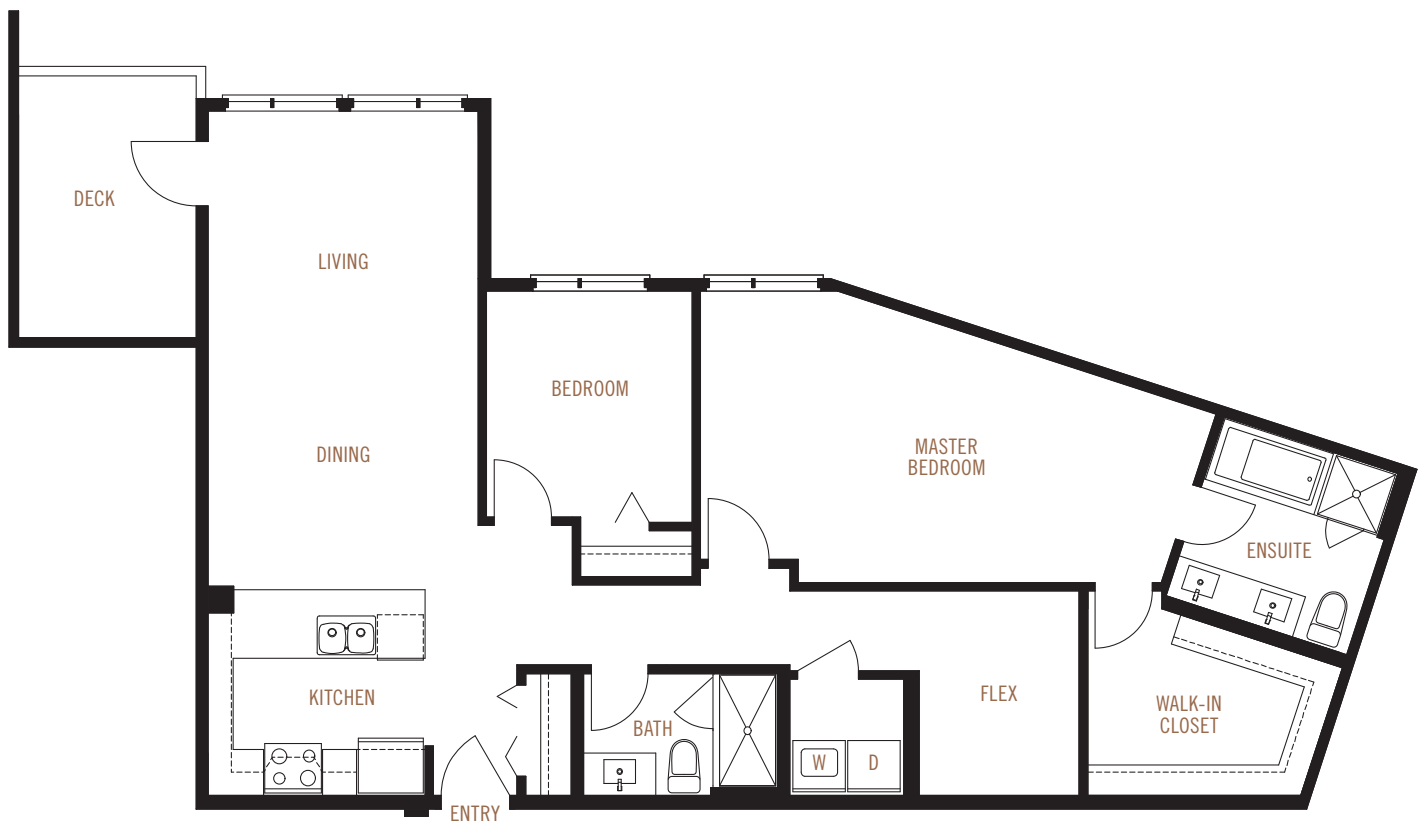

# PLAN C5

2 BEDROOM+FLEX ■ 1,165 SQ.FT. (APPROX.)

The developer reserves the right to make modifications or substitutions should they be necessary. Any measurements provided are approximate only. The quality residences at Parker House are built by Polygon Parker House Ltd. and Polygon Windsor Gate Ltd.