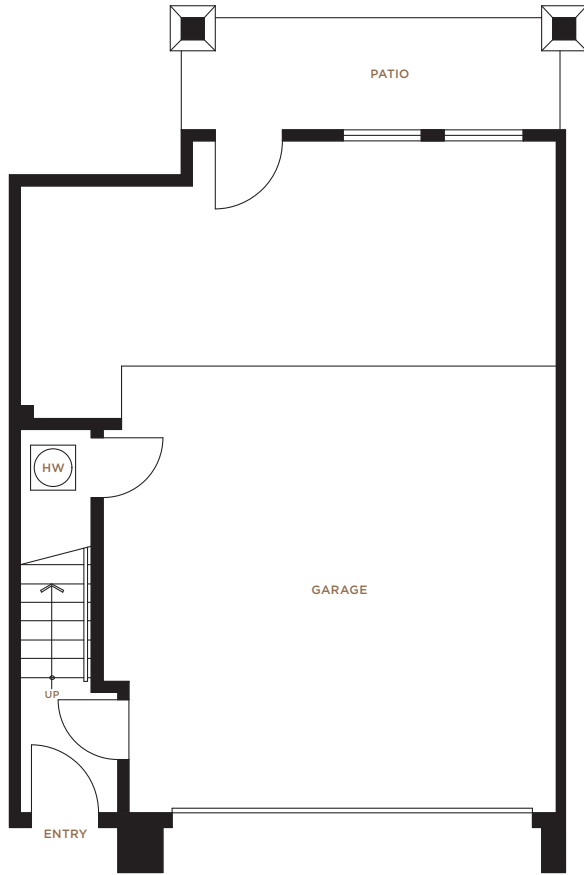

A1

THE TUSK+ SERIES

3 BEDROOM, 2.5 BATHROOM | 1,620 SF

LOWER

MAIN

UPPER