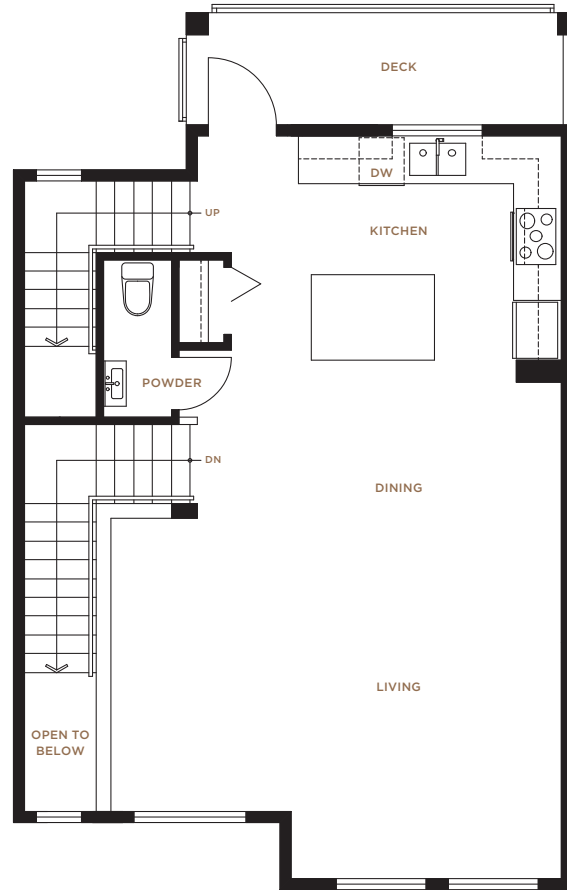

A1

THE TUSK+ SERIES

3 BEDROOM, 2.5 BATHROOM | 1,620 SF

LOWER

MAIN

UPPER