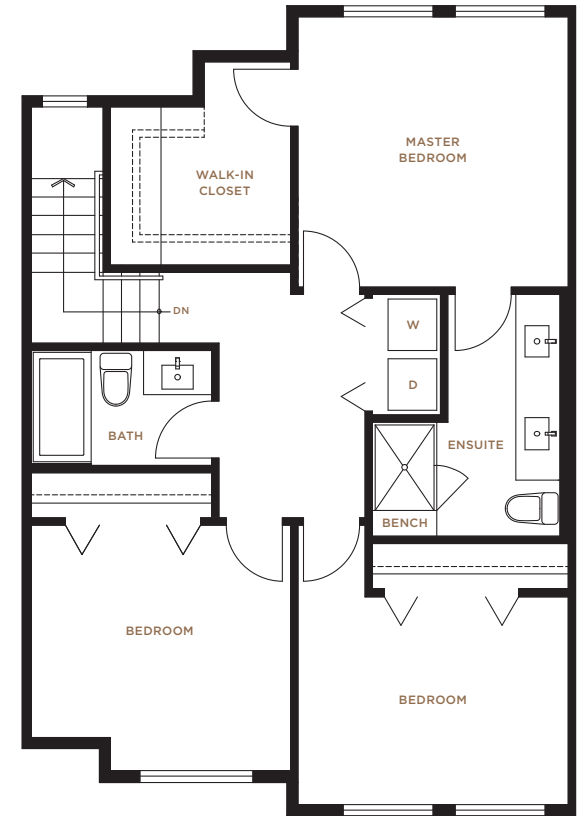

A1

THE TUSK+ SERIES

3 BEDROOM, 2.5 BATHROOM | 1,620 SF

LOWER

MAIN

UPPER