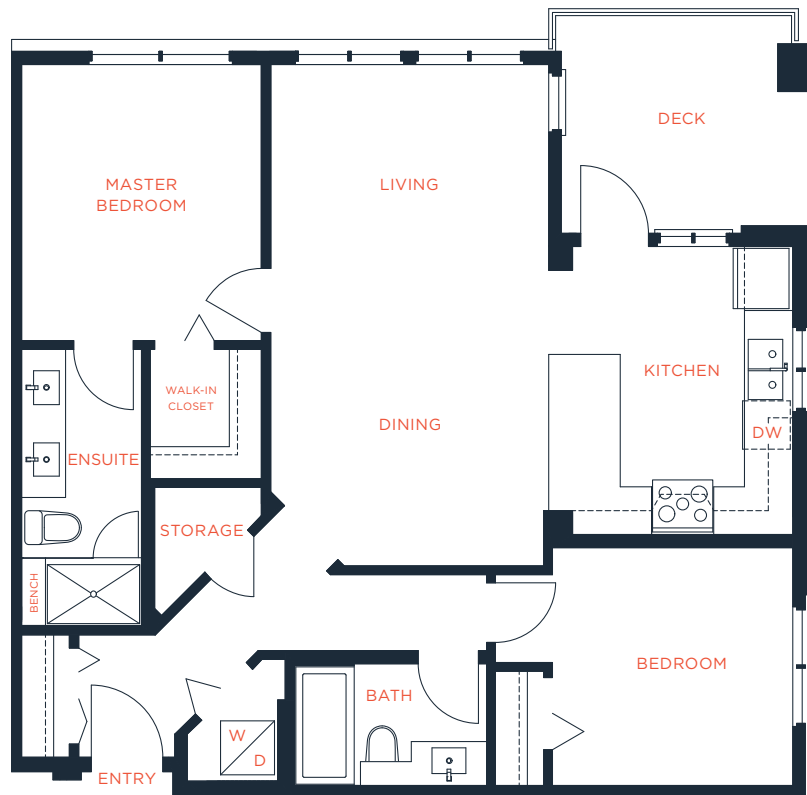

STANTON HOUSE

PLAN E | 2 BEDROOM, 2 BATH | APPROX. 931 SQ.FT.

 **POLYGON**
POLYGON STANTON HOUSE LTD.