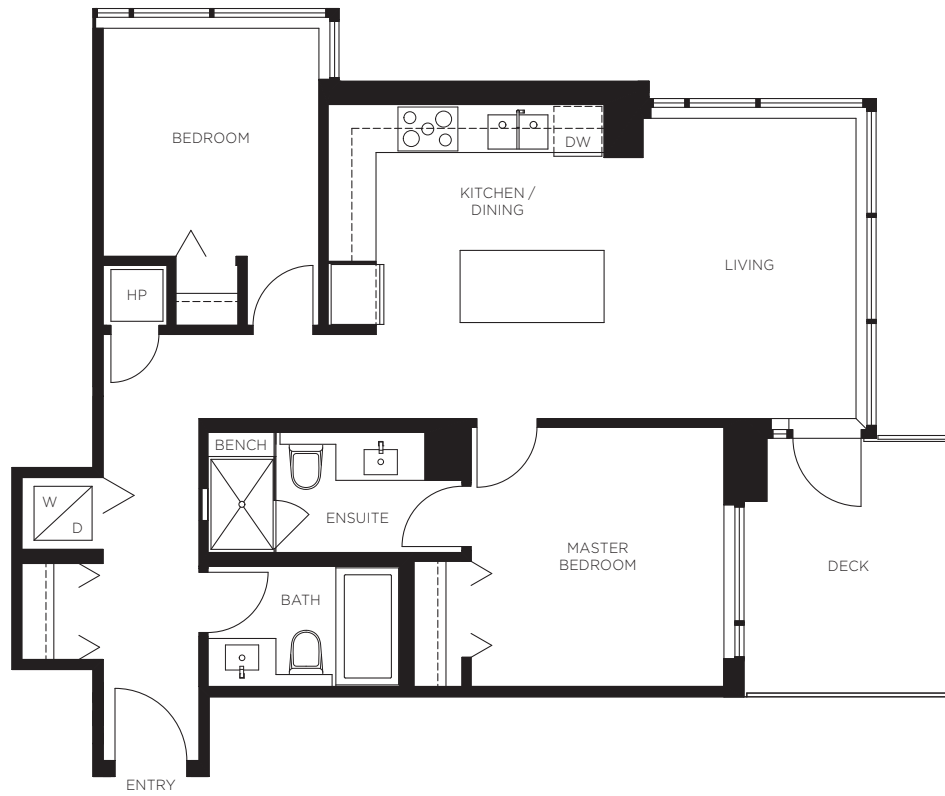

VITTORIO

PLAN B

2 BEDROOM, 2 BATHROOM
APPROX 830 - 855 SQ FT

LEVELS 1 TO 37 