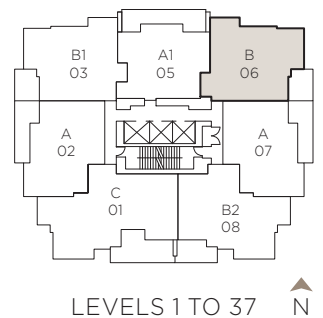

VITTORIO

PLAN B

2 BEDROOM, 2 BATHROOM
APPROX 830 - 855 SQ FT

LEVELS 1 TO 37 