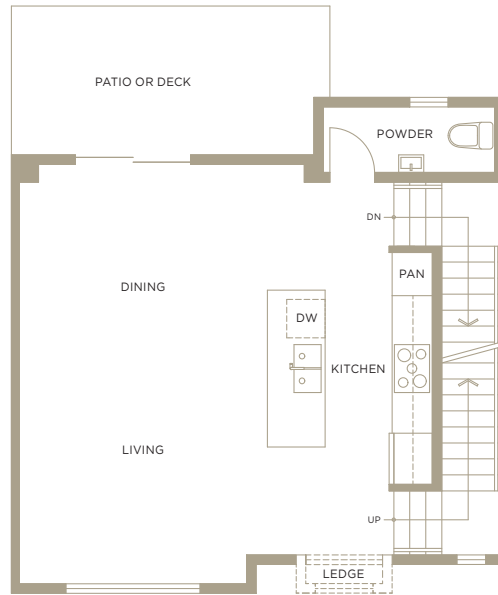

DRAFT

ACRE SERIES
PLAN B | SIDE-BY-SIDE GARAGE
2 Bedroom | 2.5 Bathroom | Approx. 1,254 Sq. Ft.

Lower

Main

Upper