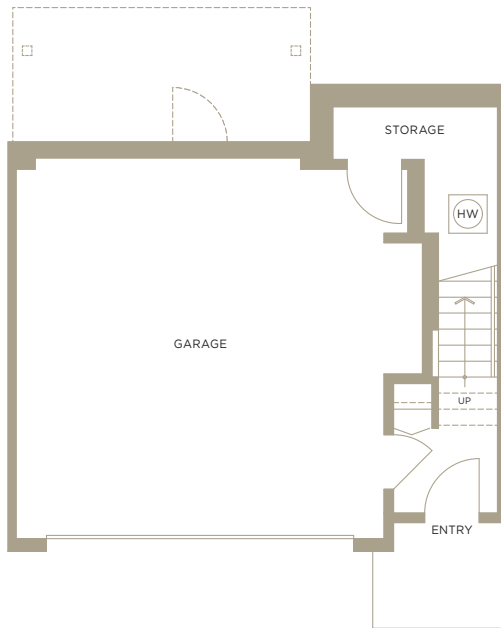

DRAFT

ACRE SERIES
PLAN B | SIDE-BY-SIDE GARAGE
2 Bedroom | 2.5 Bathroom | Approx. 1,254 Sq. Ft.

Lower

Main

Upper