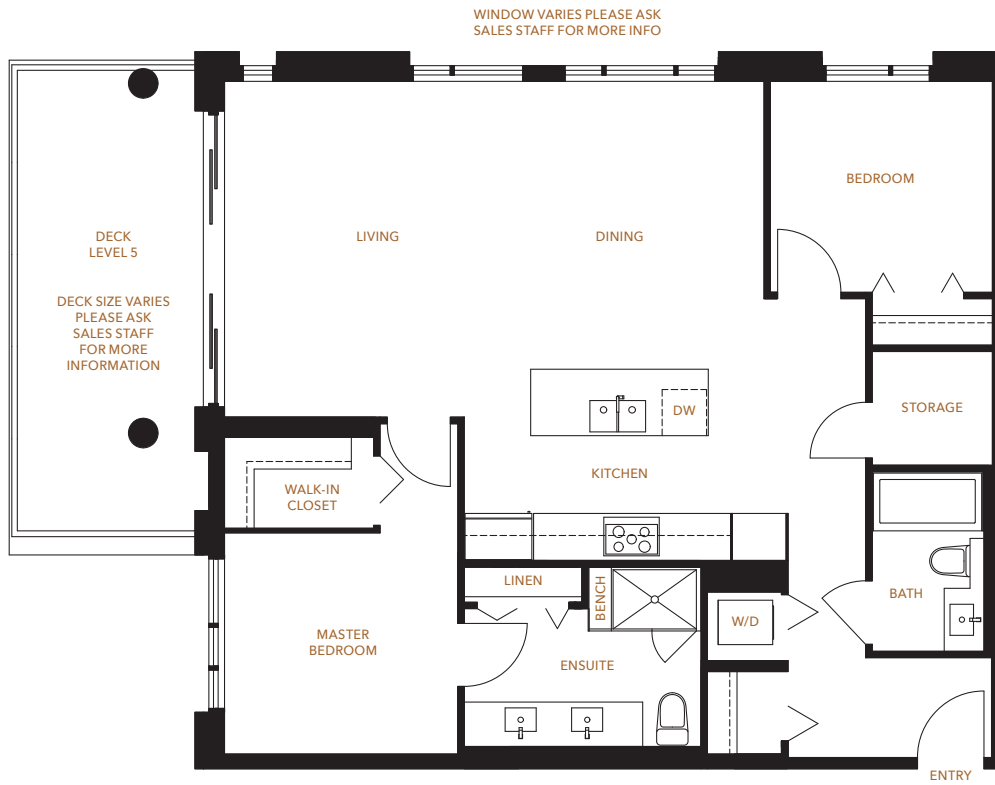

## PLAN F

TWO BEDROOM

APPROX 1,115 - 1,131 SQ FT

The developer reserves the right to make modifications or substitutions should they be necessary.

Any measurements provided are approximate only. The quality residences at Currents at Water's Edge are built by Polygon Currents Homes Ltd. 09/07/17