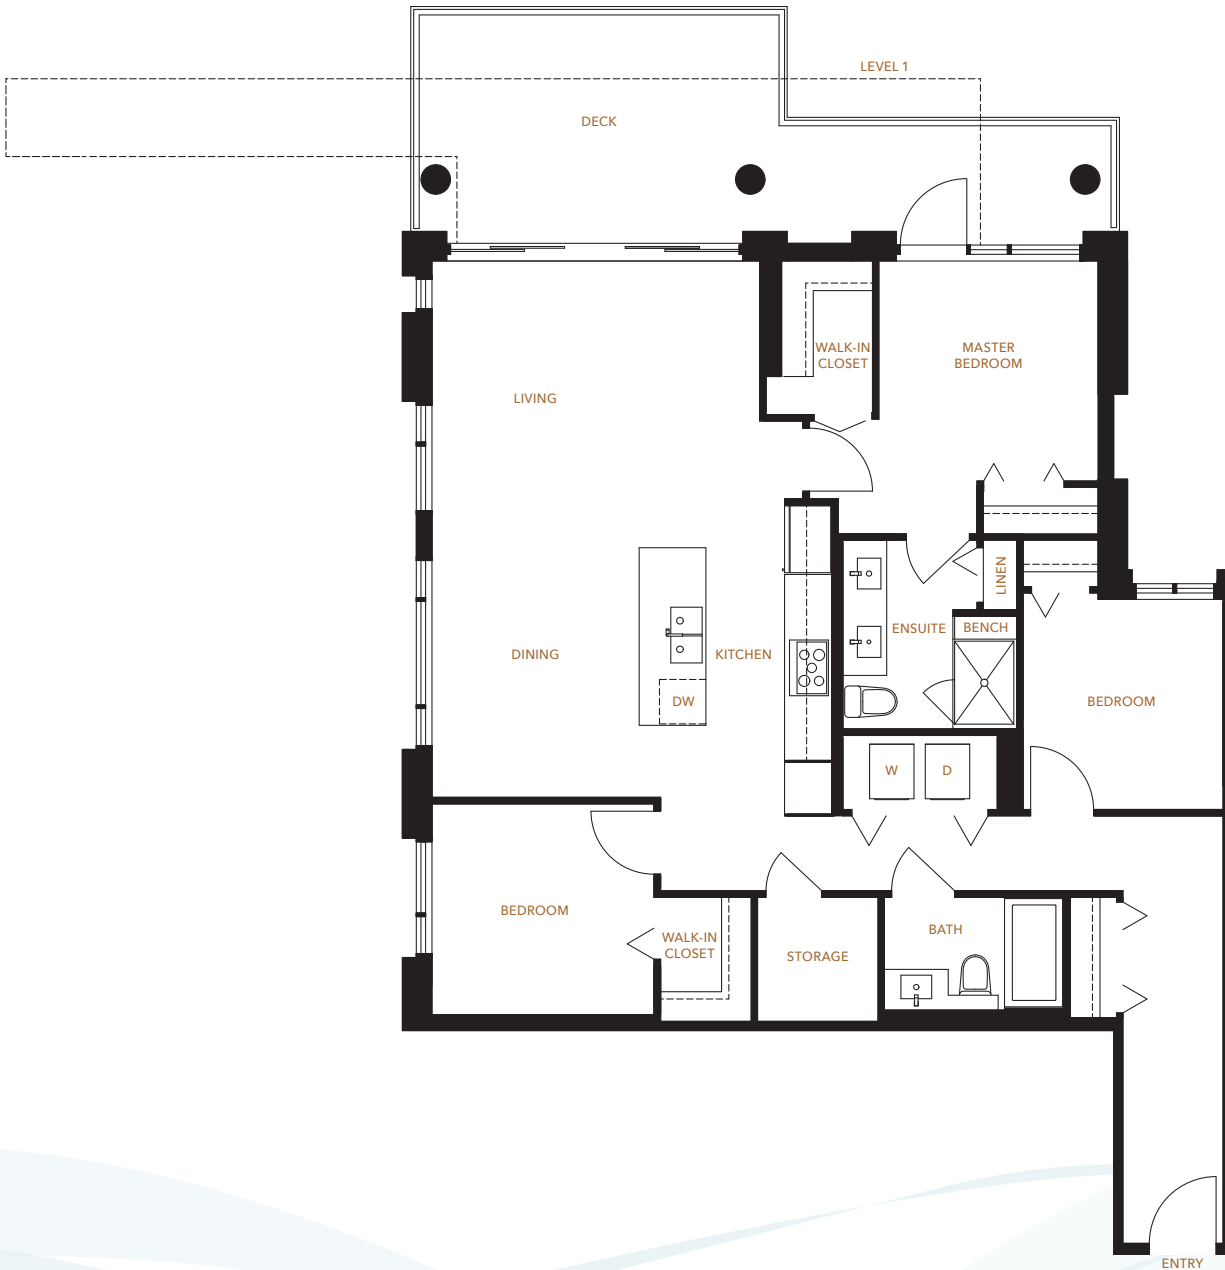

CURRENTS

- AT WATER'S EDGE -

PLAN G
THREE BEDROOM
APPROX 1,260 SQ FT

The developer reserves the right to make modifications or substitutions should they be necessary.
Any measurements provided are approximate only. The quality residences at Currents at Water's Edge are built by Polygon Currents Homes Ltd. 07/22/17