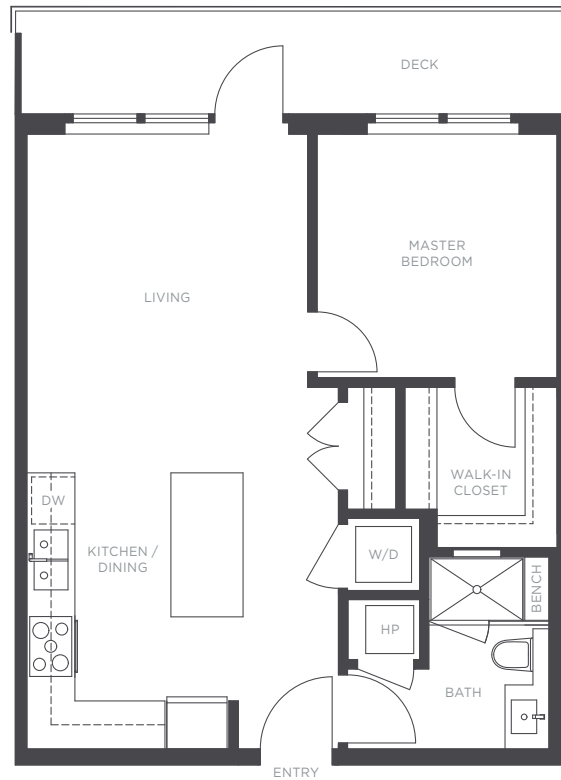

# THE RESIDENCES

— AT NOBEL PARK —

**PLAN A**  
3563 ROSS DRIVE

1 BEDROOM  
1 BATHROOM  
APPROX. 624 SQ. FT.