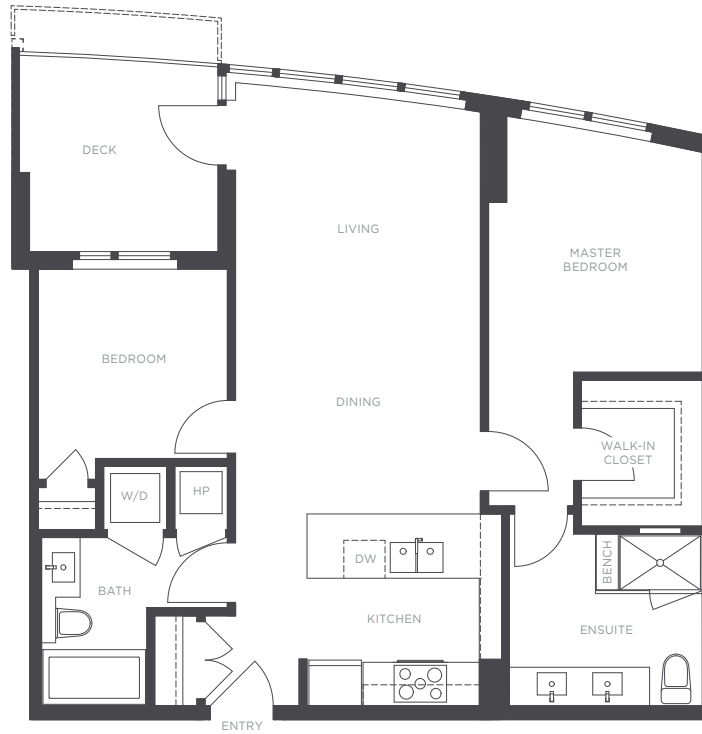

THE RESIDENCES

— AT NOBEL PARK —

EXTRA-LARGE DECKS
FOR HOMES 705 - 1405

PLAN D5
3533 ROSS DRIVE

2 BEDROOM
2 BATHROOM
APPROX. 907 - 923 SQ. FT.