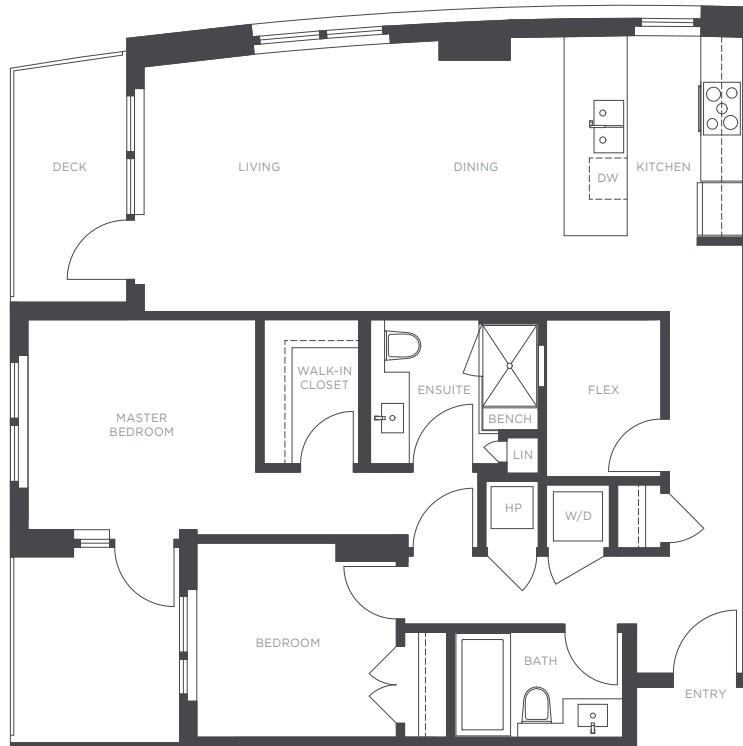

# THE RESIDENCES

— AT NOBEL PARK —

**PLAN G1**  
3533 ROSS DRIVE

**2 BEDROOM + FLEX**  
**2 BATHROOM**  
APPROX. 1,040 SQ. FT.