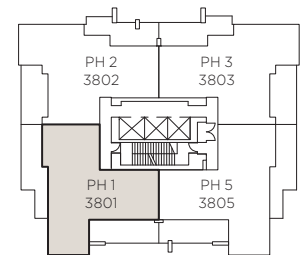

VITTORIO

PENTHOUSE 1

2 BEDROOM, 2 BATHROOM
APPROX 1,160 SQ FT

PENTHOUSE LEVEL 