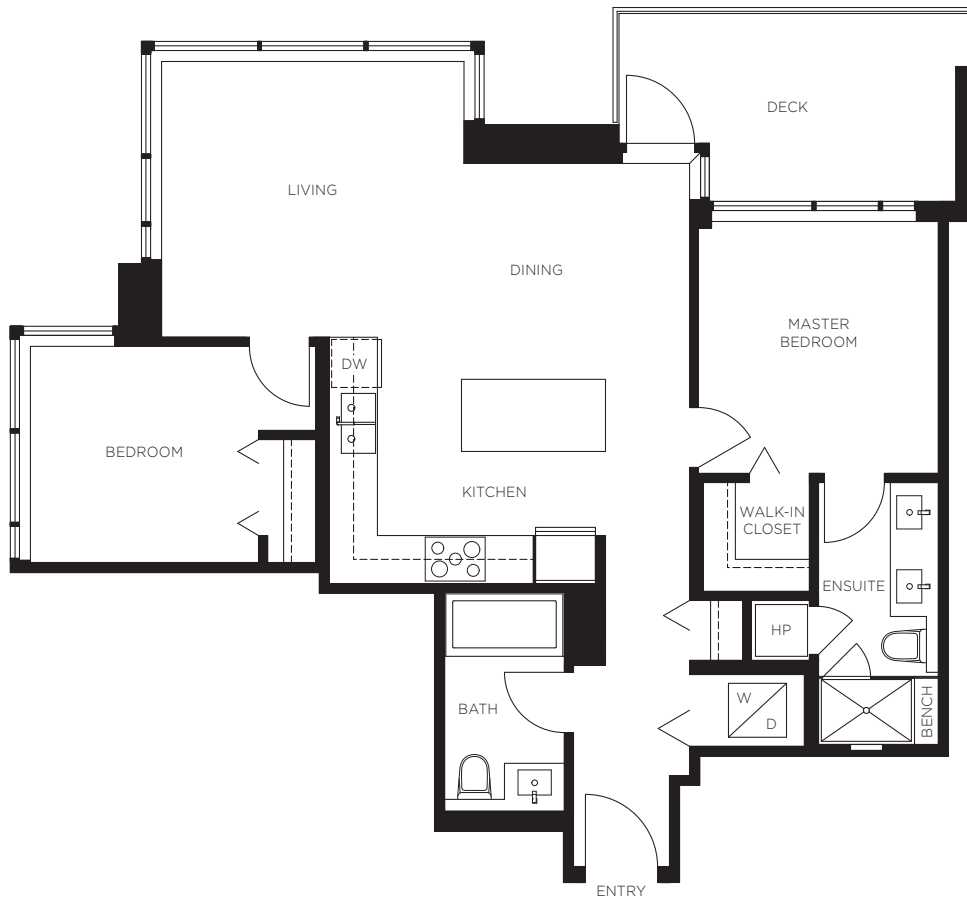

VITTORIO

PLAN B2

2 BEDROOM, 2 BATHROOM
APPROX 884-891 SQ FT

LEVELS 2 TO 37 