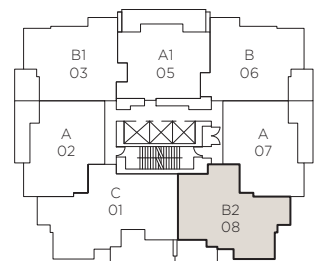

VITTORIO

PLAN B2

2 BEDROOM, 2 BATHROOM
APPROX 884-891 SQ FT

LEVELS 2 TO 37 